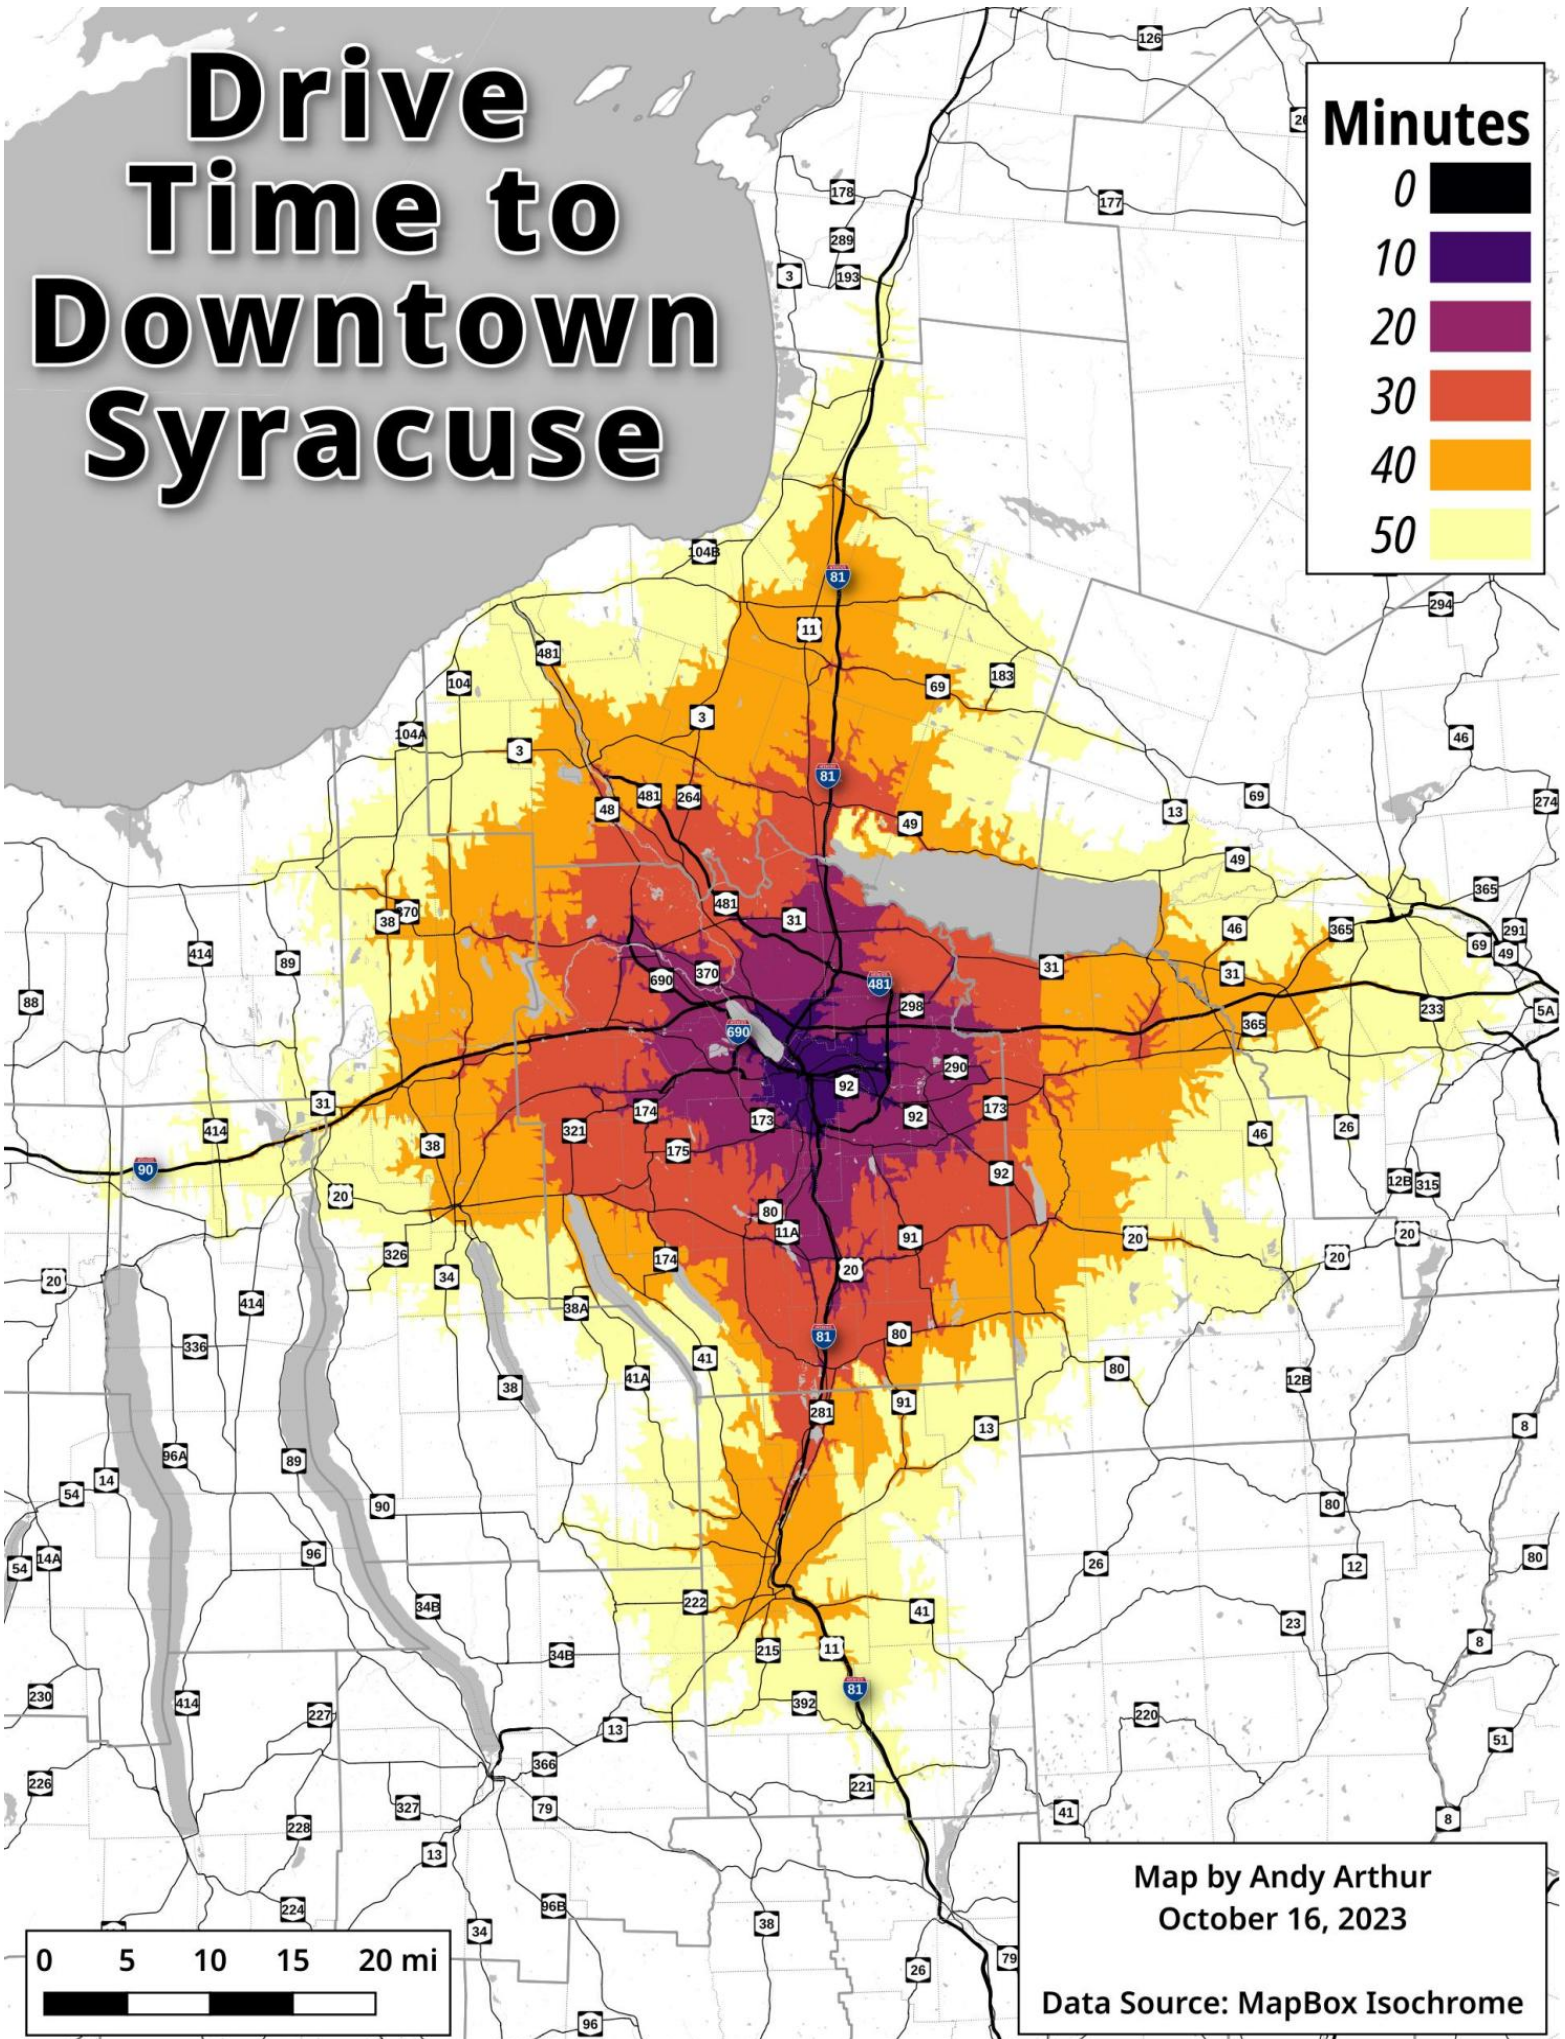

# Drive Time to Downtown Syracuse

## Minutes

Map by Andy Arthur  
October 16, 2023  
Data Source: MapBox Isochrone