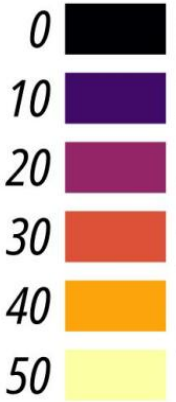

Drive Time to Downtown Syracuse

Minutes

Map by Andy Arthur
October 16, 2023
Data Source: MapBox Isochrone