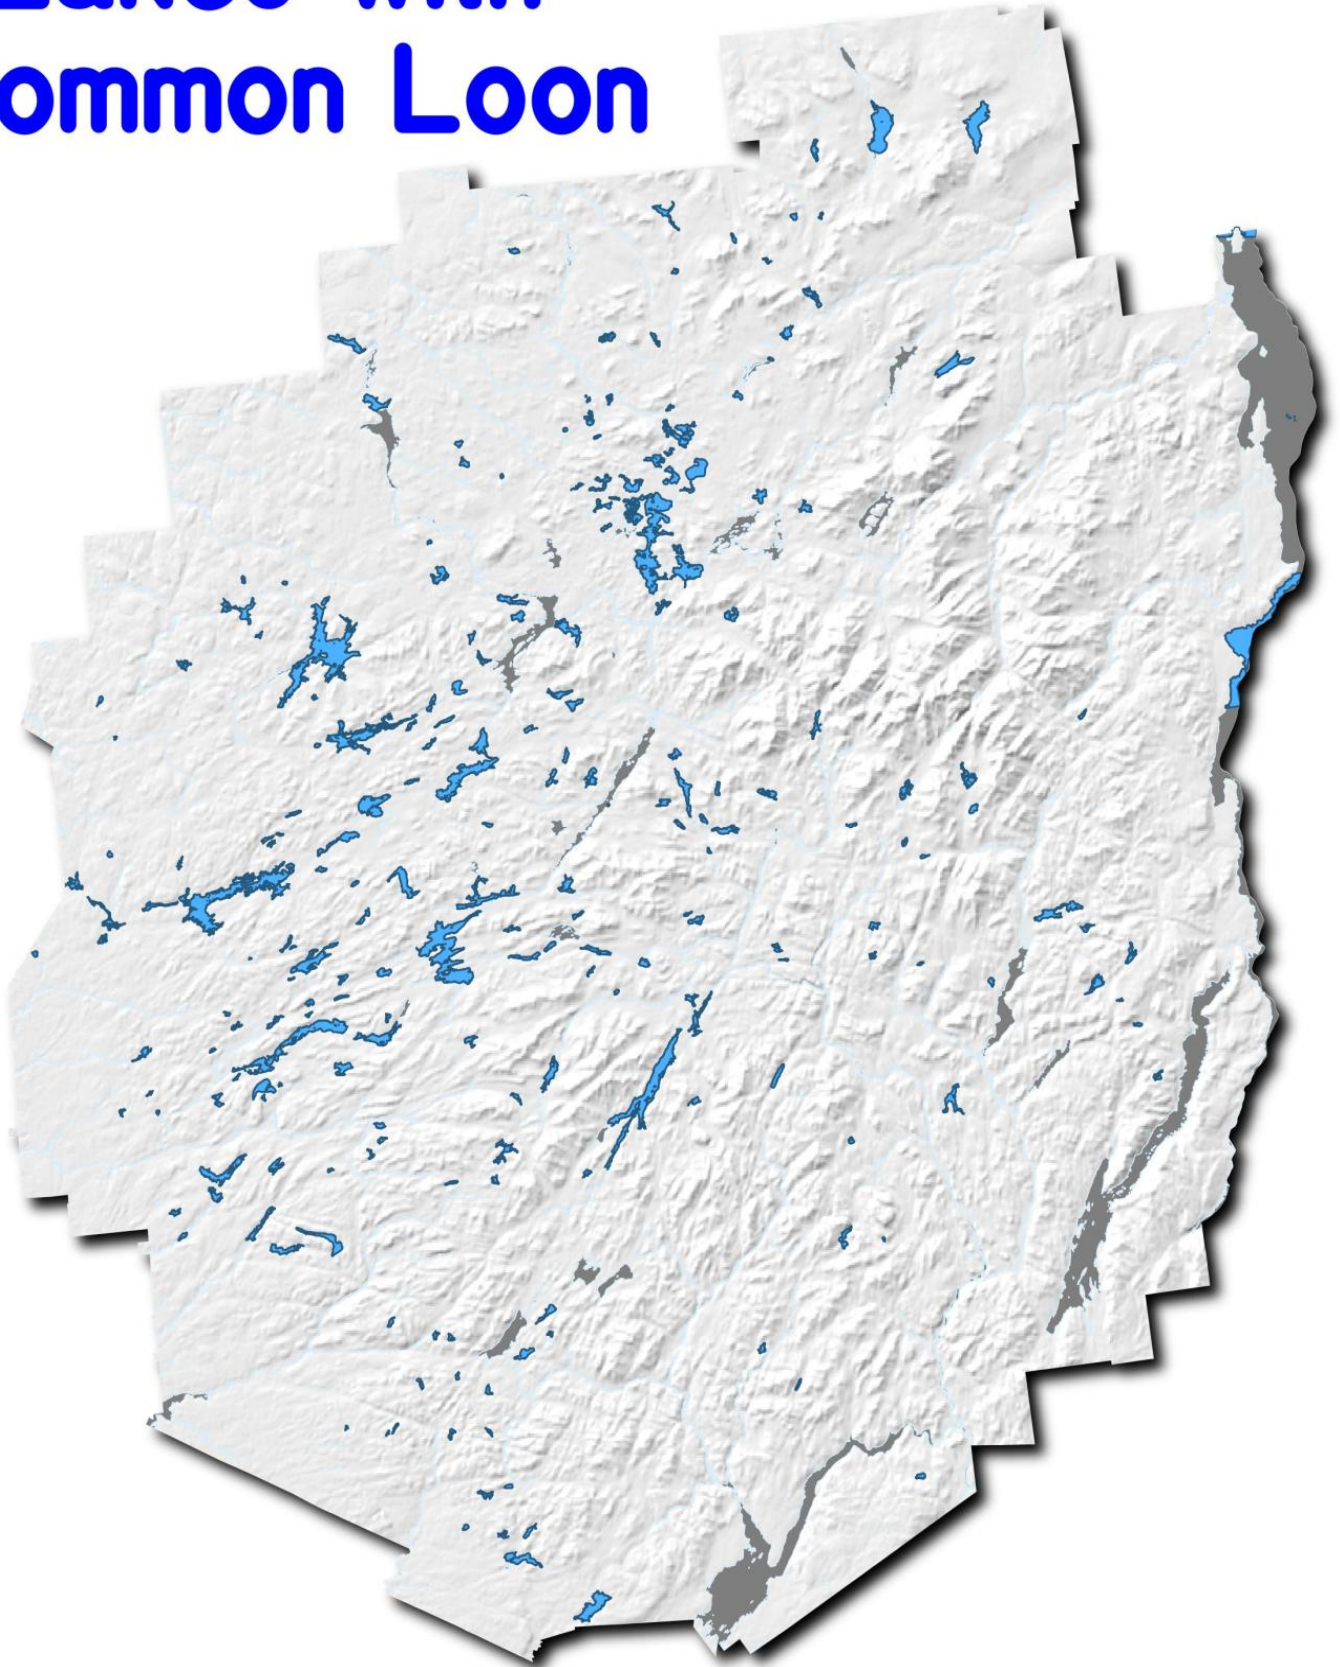

# Adirondack Park Lakes with Common Loon

Map by Andy Arthur, May 9, 2024  
Data Source: NYS DEC Rare Plants and Animals