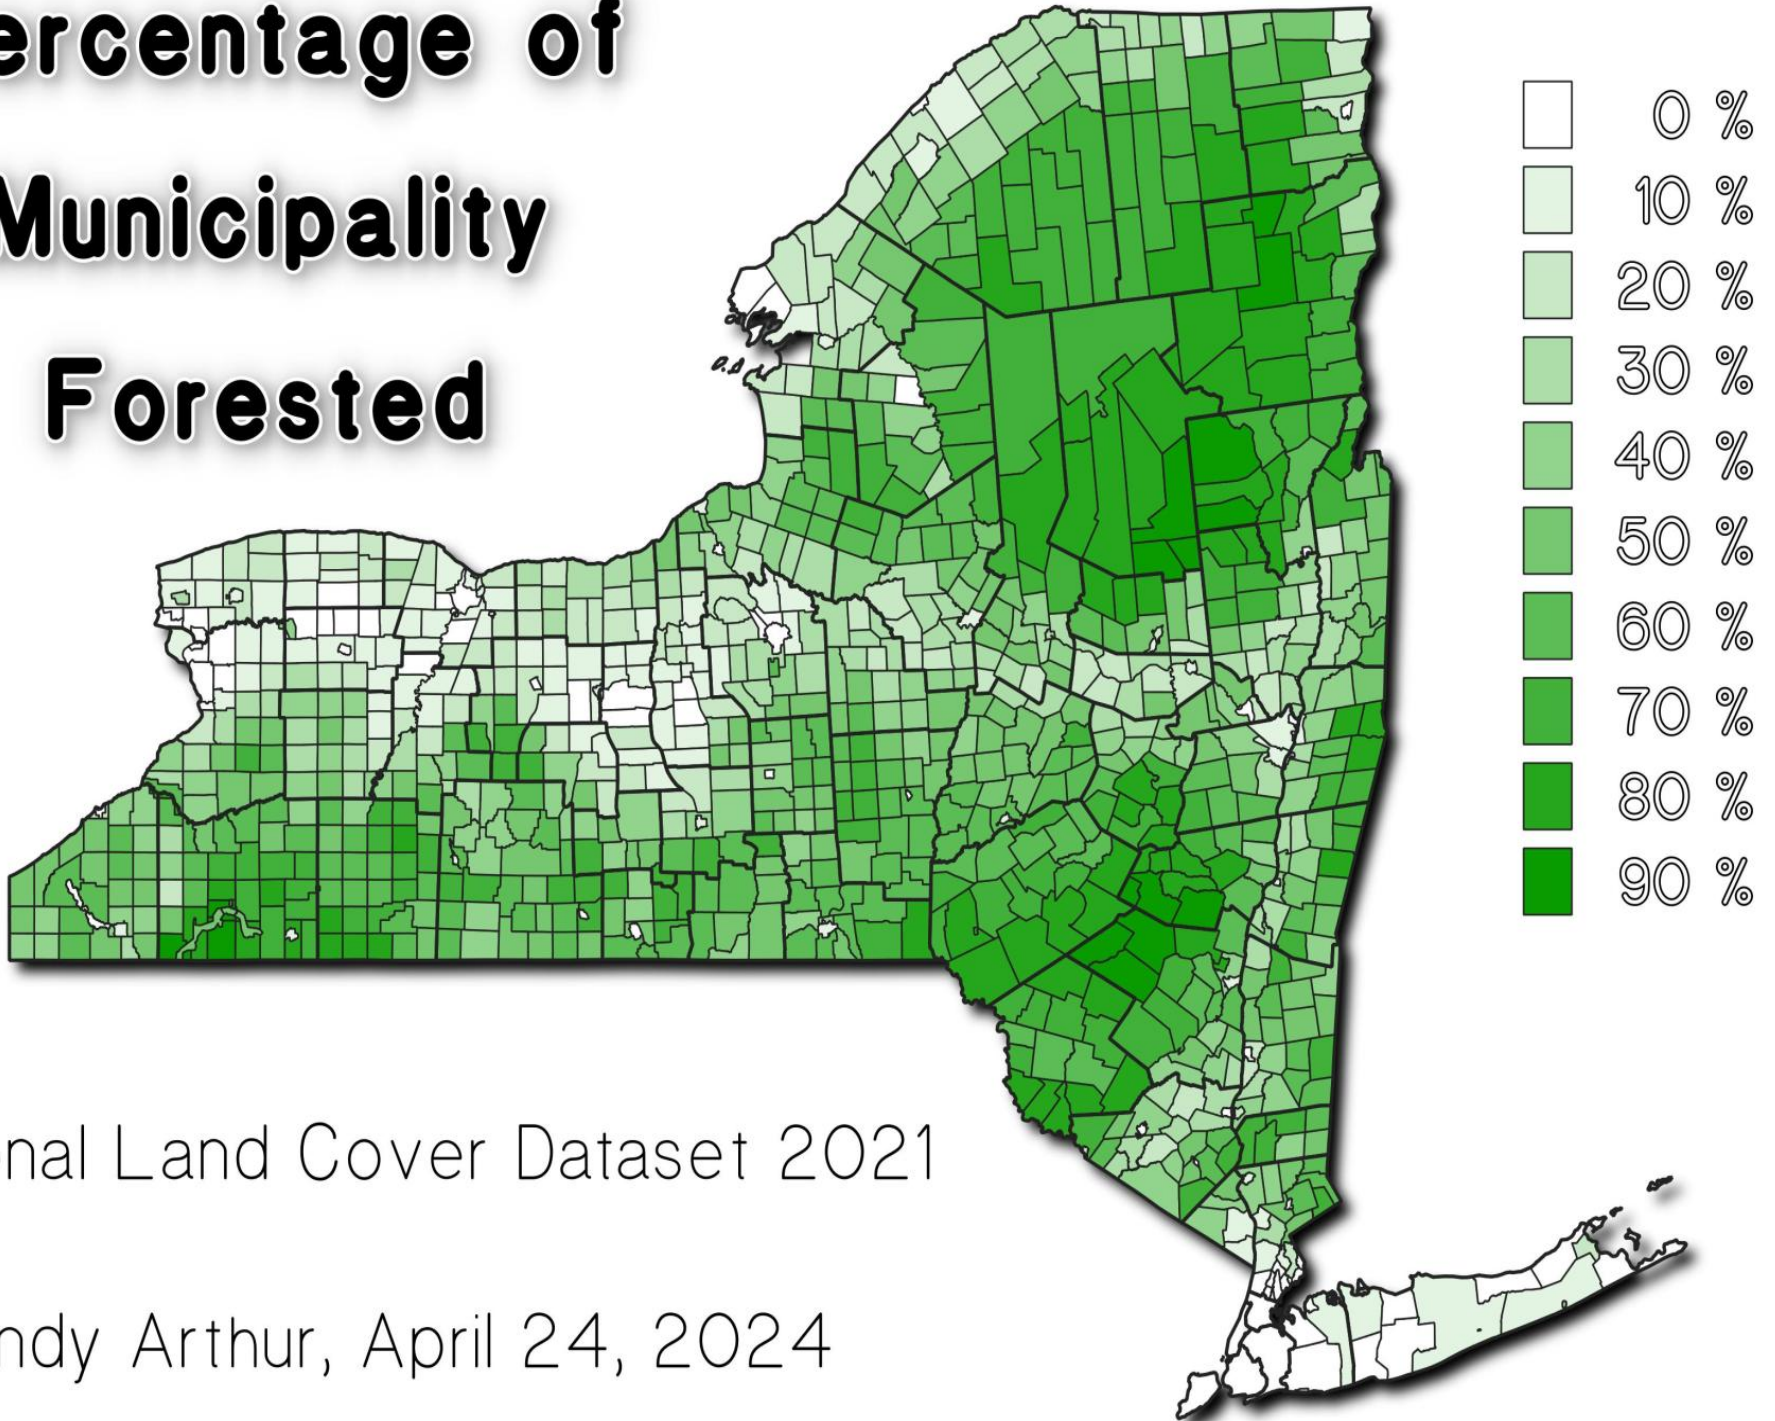

Percentage of Municipality Forested

National Land Cover Dataset 2021

Andy Arthur, April 24, 2024