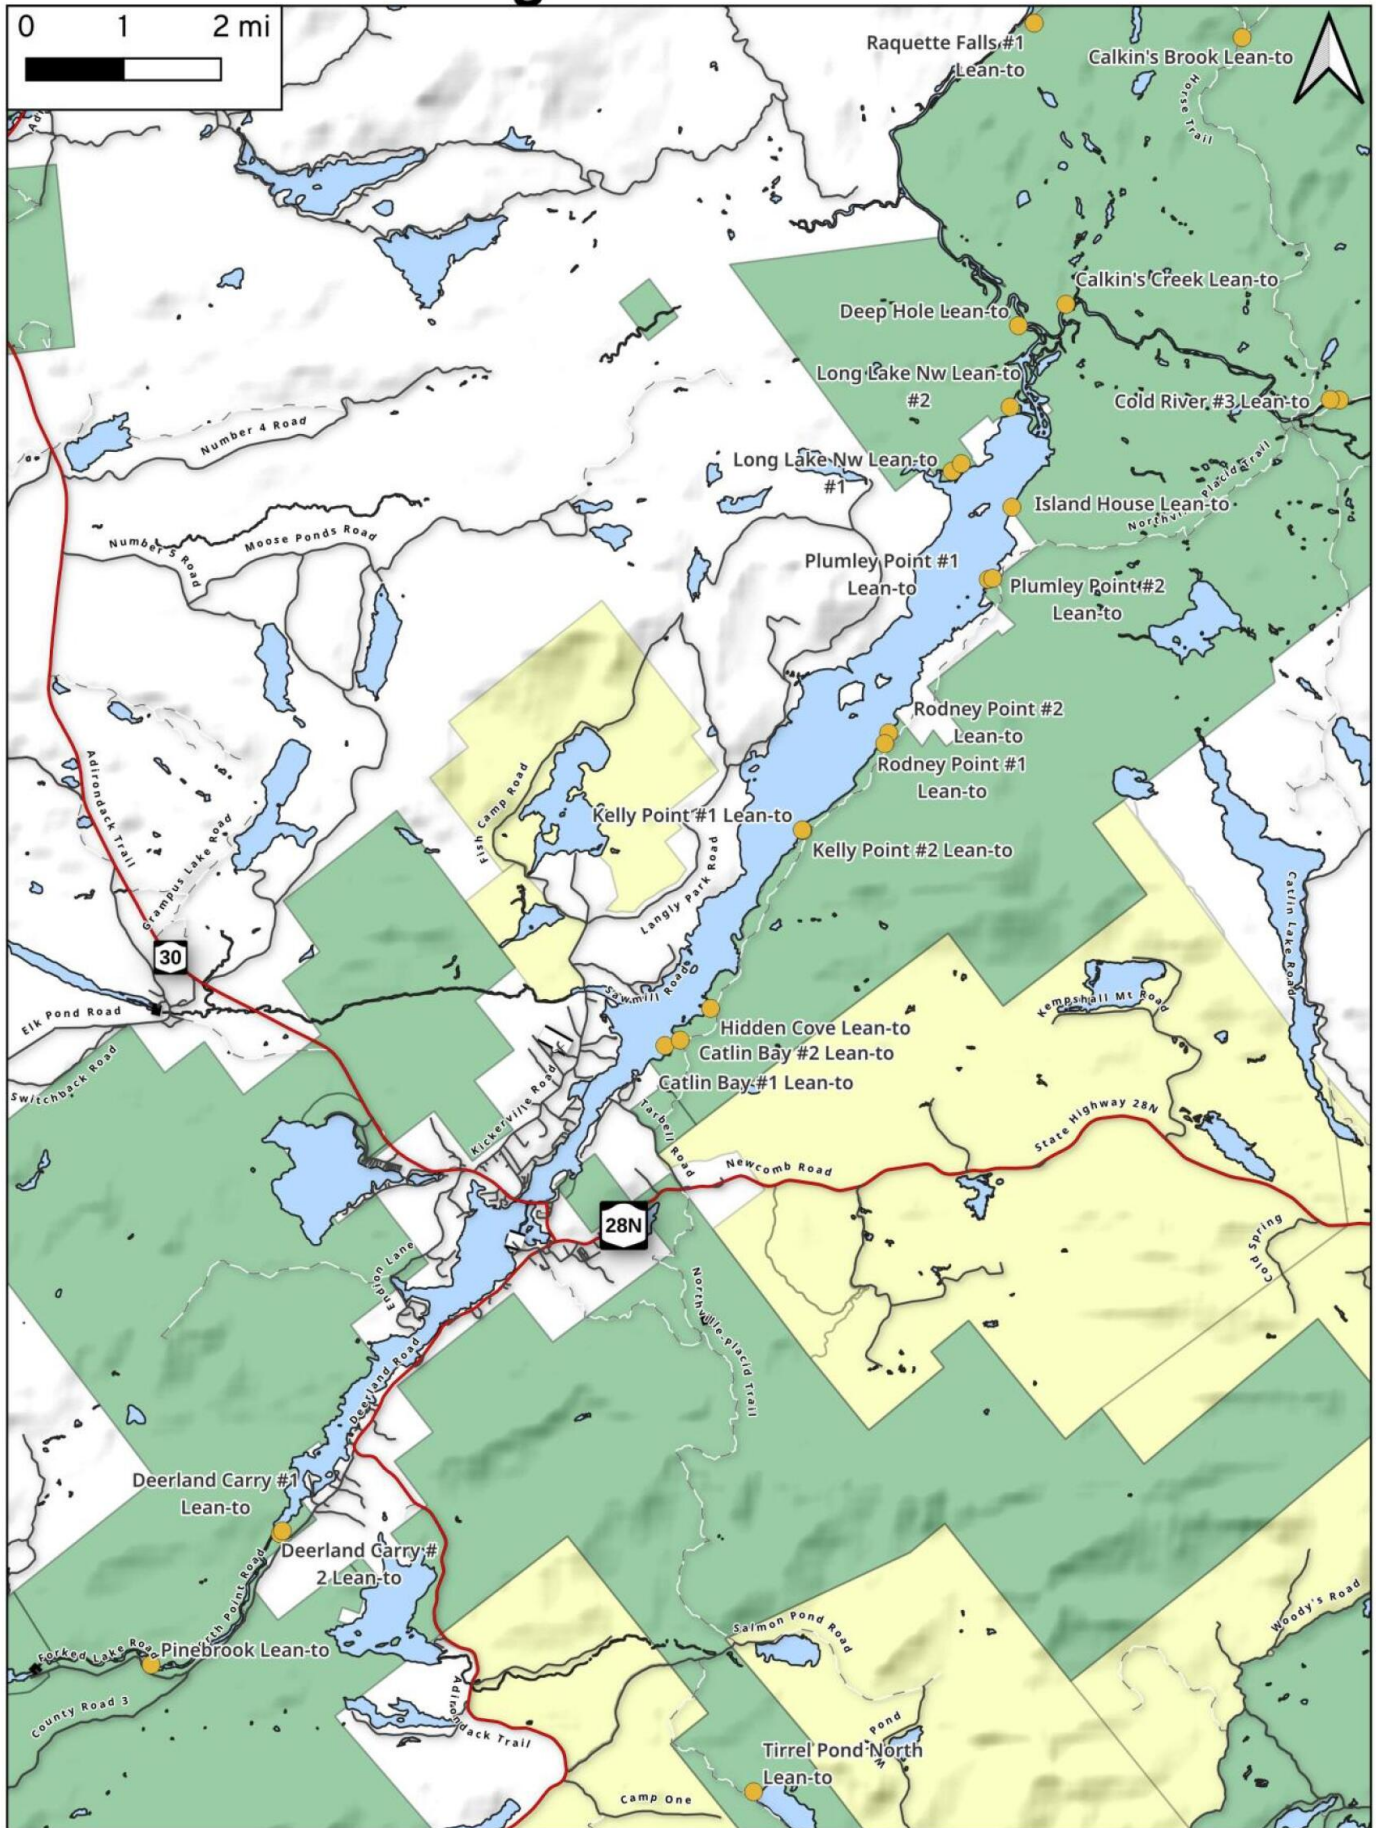

Long Lake Lean-Tos

Map by Andy Arthur, 8/14/22, andyarthur.org. Green areas are forest preserve, yellow are conservation easements. Data from NYS DEC.