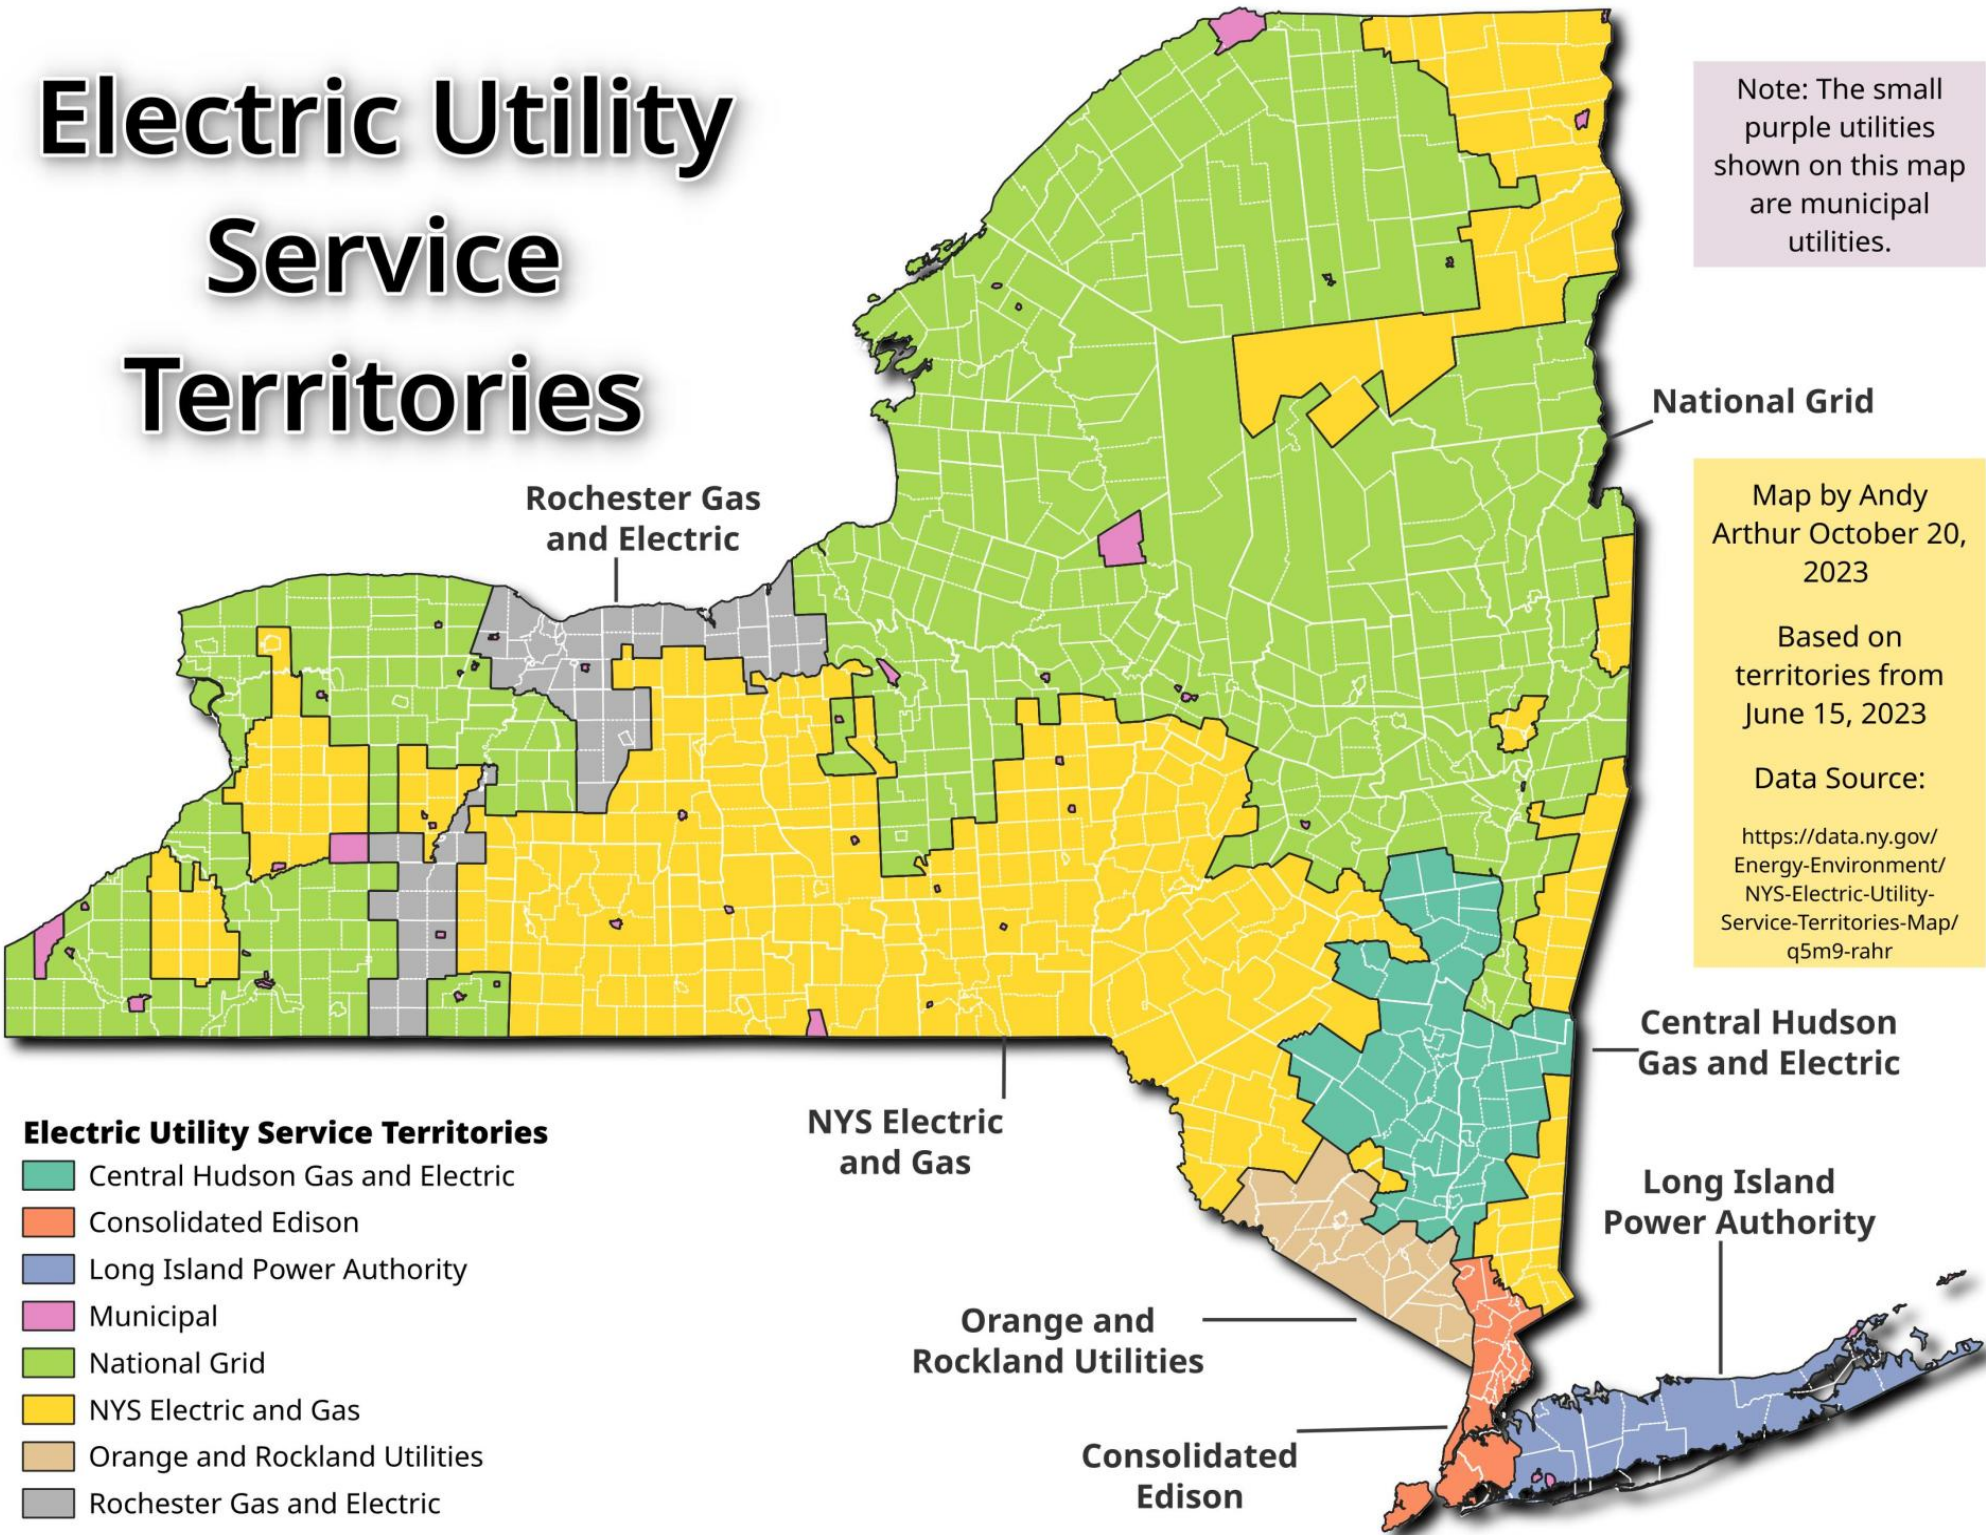

Electric Utility Service Territories

Note: The small purple utilities shown on this map are municipal utilities.

Map by Andy Arthur October 20, 2023

Based on territories from June 15, 2023

Data Source:
<https://data.ny.gov/Energy-Environment/NYS-Electric-Utility-Service-Territories-Map/q5m9-rahr>

Electric Utility Service Territories

- Central Hudson Gas and Electric
- Consolidated Edison
- Long Island Power Authority
- Municipal
- National Grid
- NYS Electric and Gas
- Orange and Rockland Utilities
- Rochester Gas and Electric