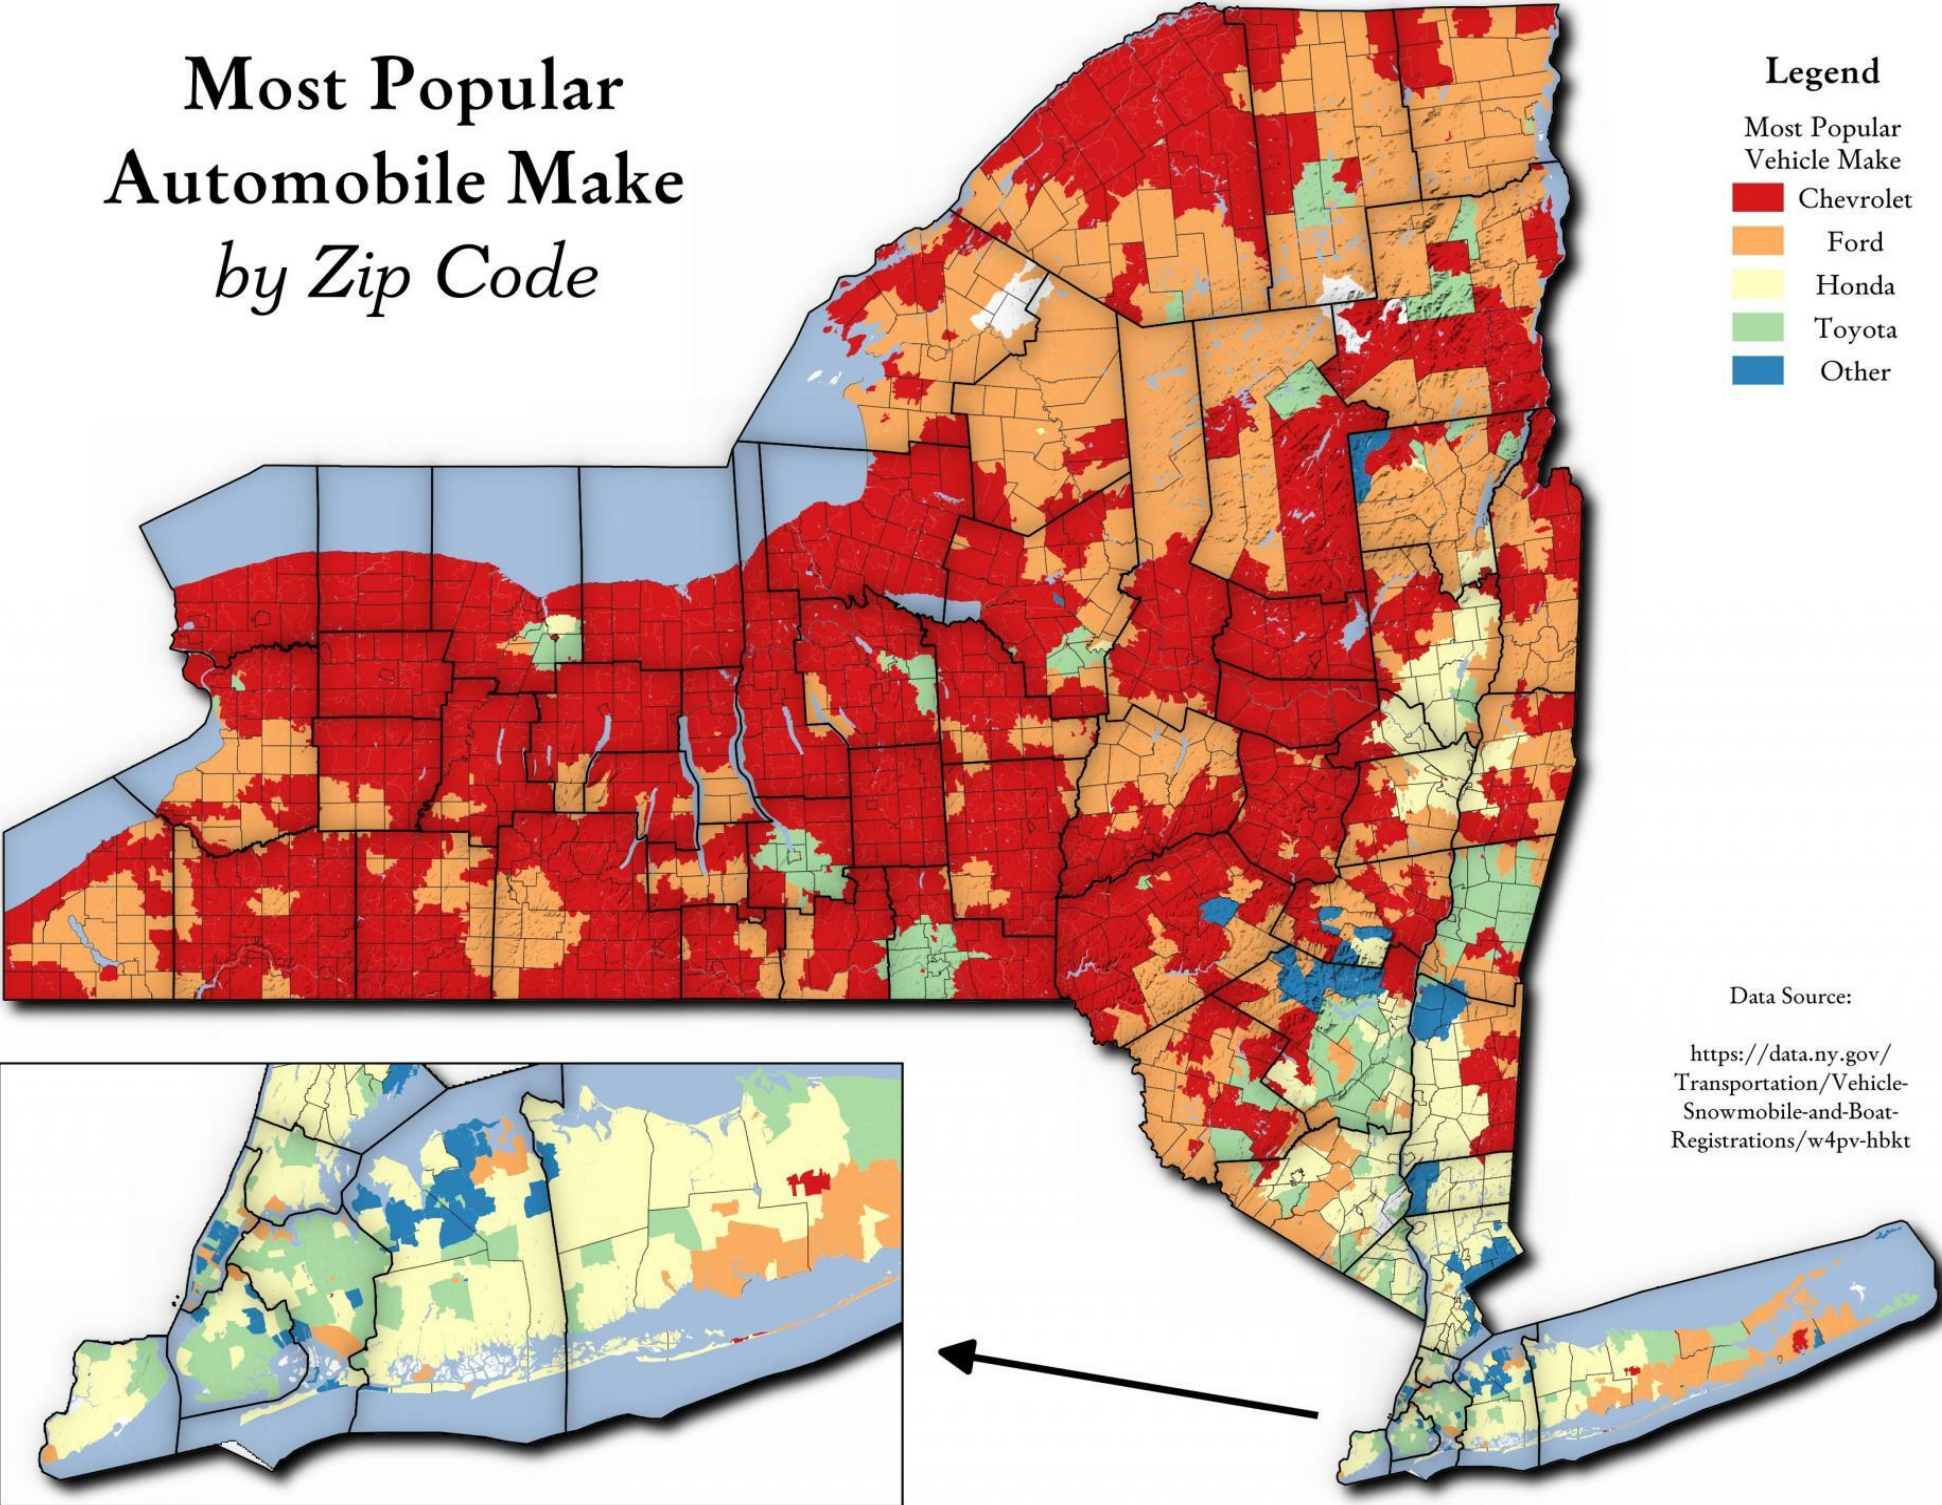

Most Popular Automobile Make *by Zip Code*

Legend

Most Popular
Vehicle Make

- Chevrolet
- Ford
- Honda
- Toyota
- Other

Data Source:

[https://data.ny.gov/
Transportation/Vehicle-
Snowmobile-and-Boat-
Registrations/w4pv-hbkt](https://data.ny.gov/Transportation/Vehicle-Snowmobile-and-Boat-Registrations/w4pv-hbkt)