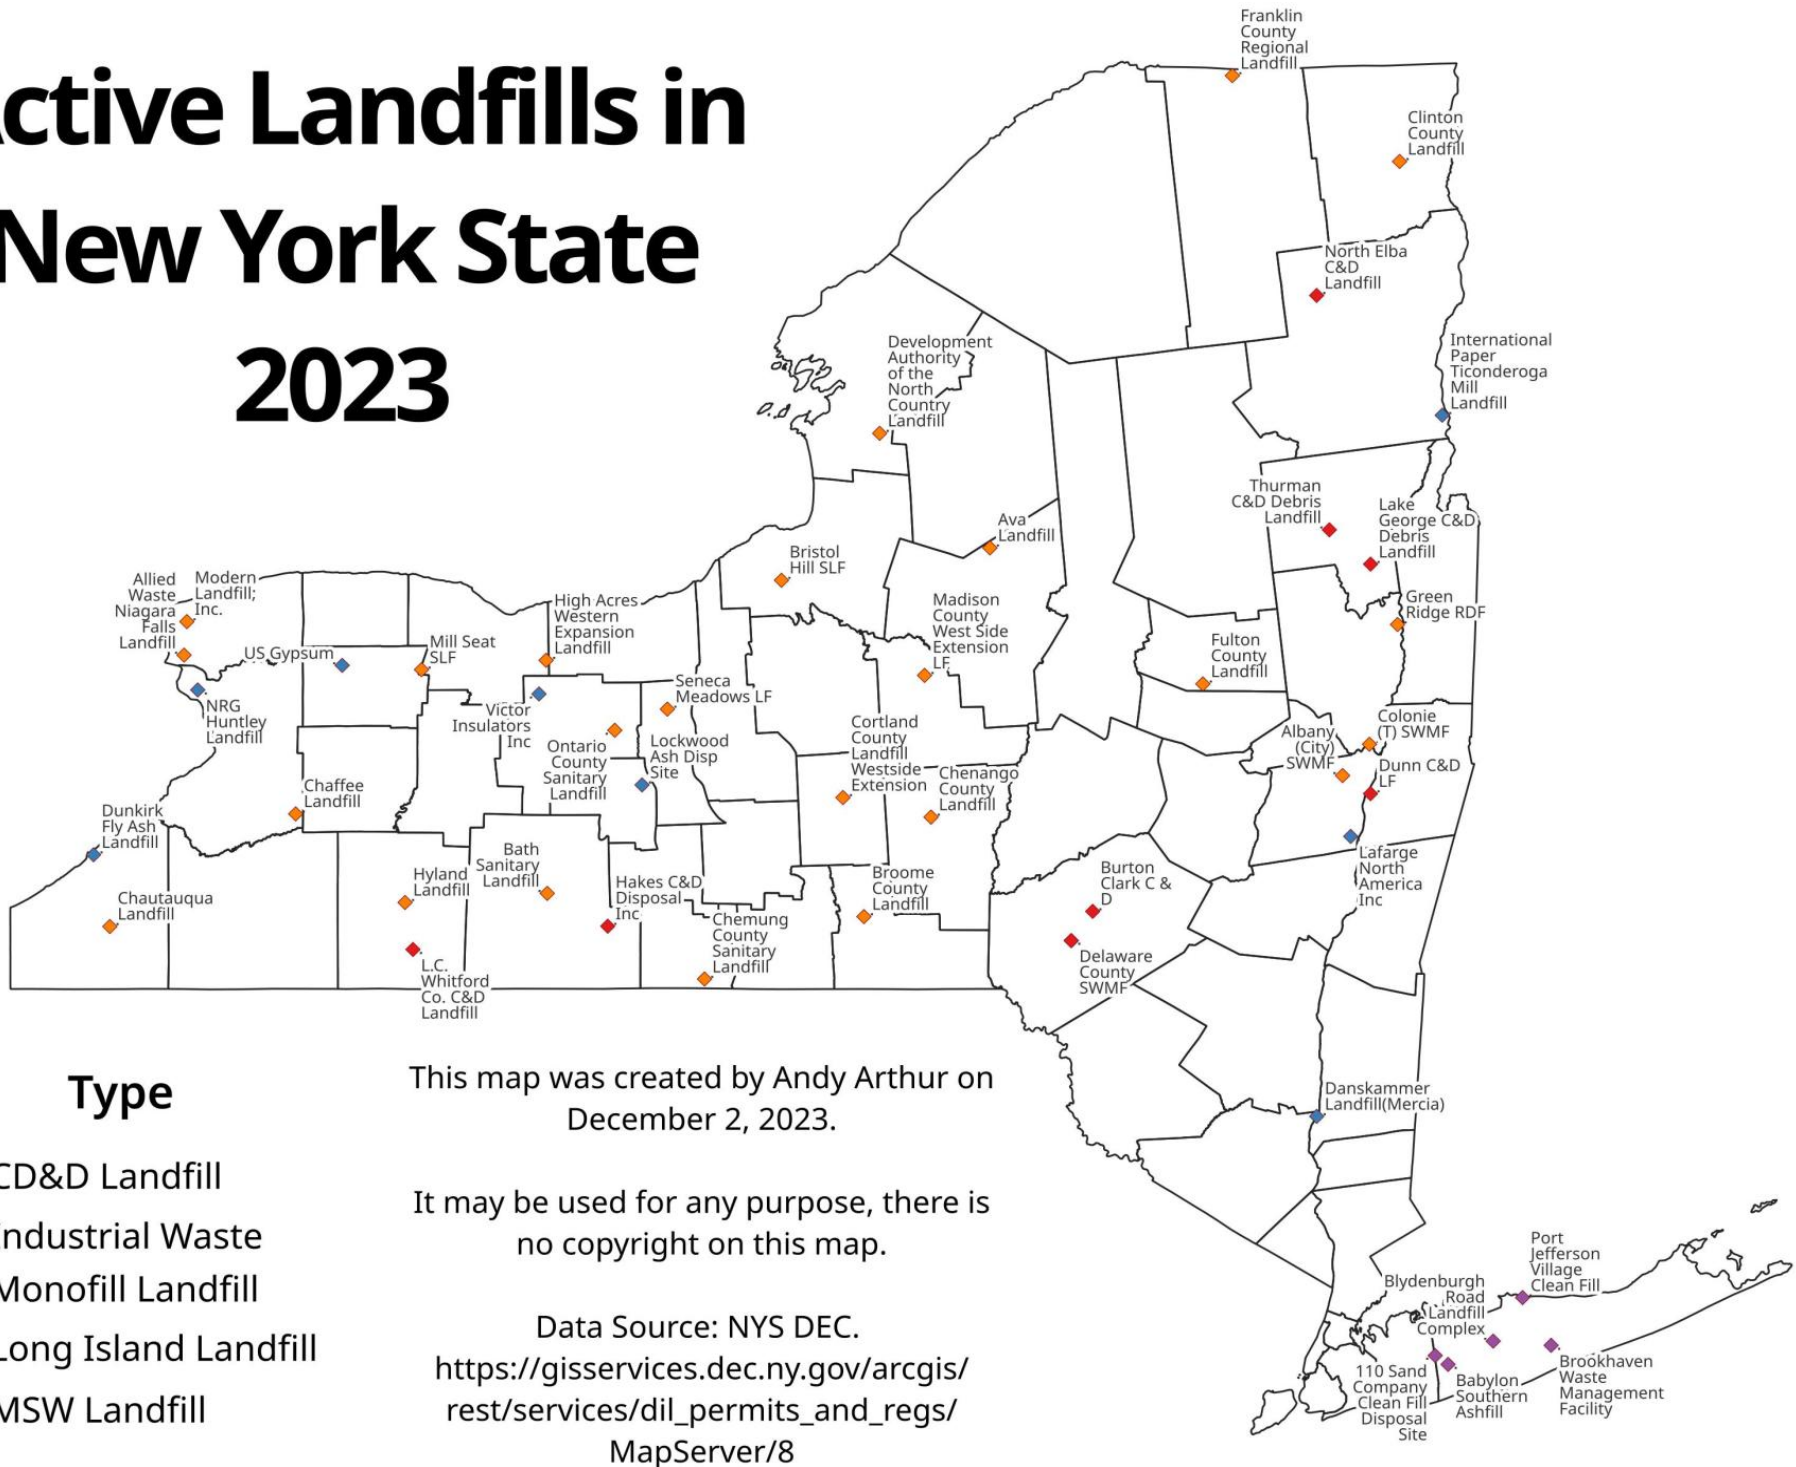

Active Landfills in New York State 2023

Type

- ◆ CD&D Landfill
- ◆ Industrial Waste Monofill Landfill
- ◆ Long Island Landfill
- ◆ MSW Landfill

This map was created by Andy Arthur on December 2, 2023.

It may be used for any purpose, there is no copyright on this map.