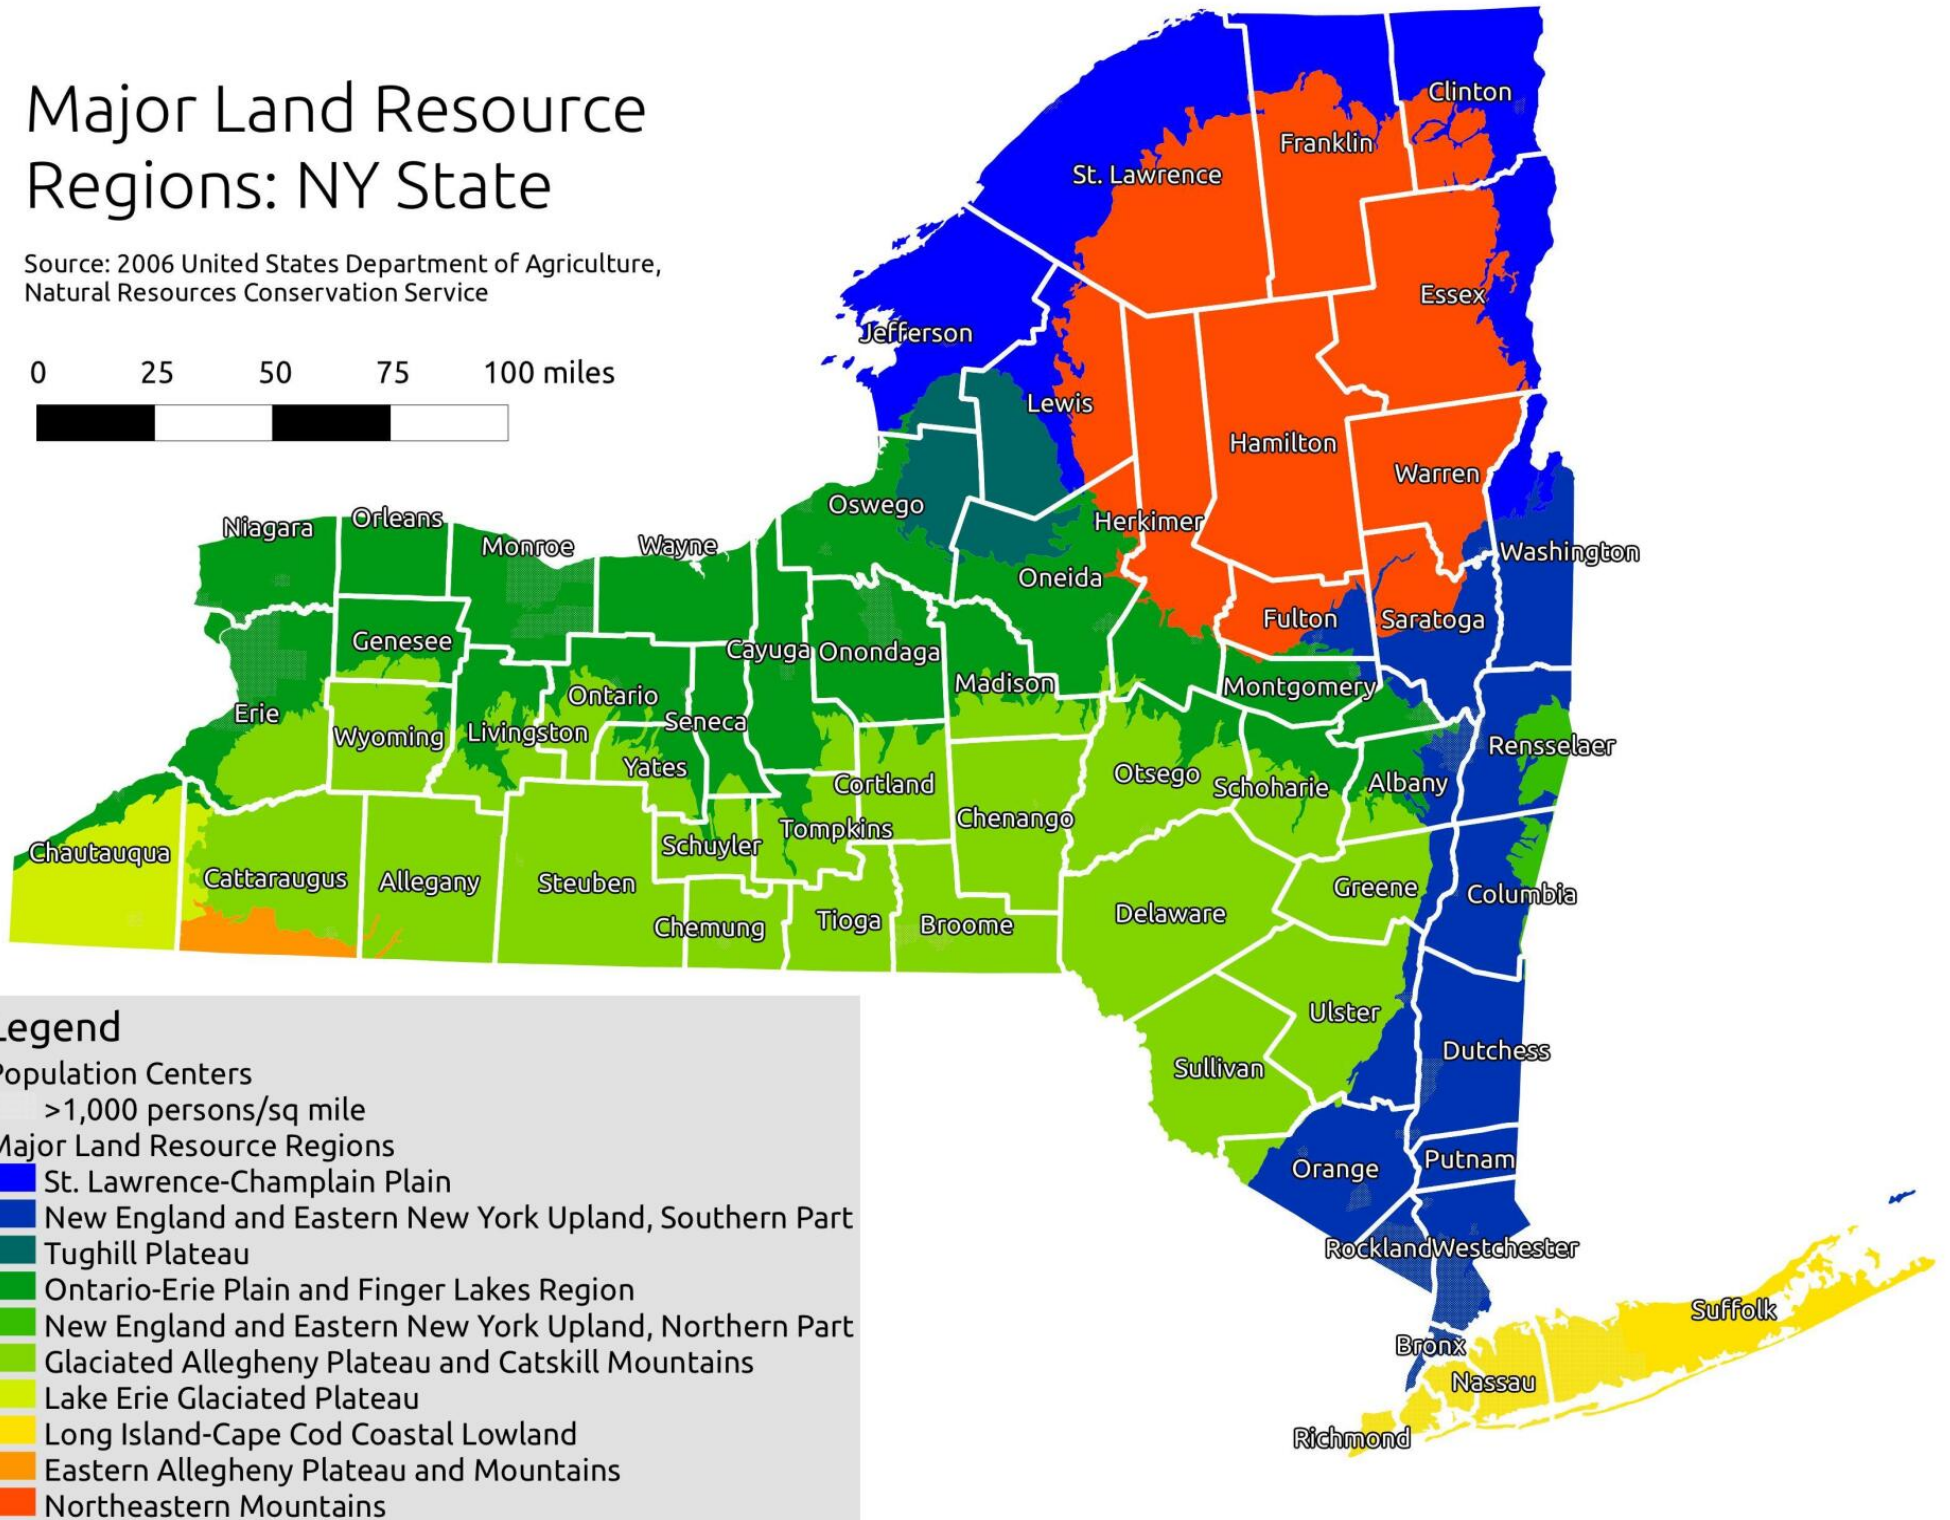

Major Land Resource Regions: NY State

Source: 2006 United States Department of Agriculture, Natural Resources Conservation Service

0 25 50 75 100 miles

Legend

Population Centers

>1,000 persons/sq mile

Major Land Resource Regions

- St. Lawrence-Champlain Plain
- New England and Eastern New York Upland, Southern Part
- Tughill Plateau
- Ontario-Erie Plain and Finger Lakes Region
- New England and Eastern New York Upland, Northern Part
- Glaciated Allegheny Plateau and Catskill Mountains
- Lake Erie Glaciated Plateau
- Long Island-Cape Cod Coastal Lowland
- Eastern Allegheny Plateau and Mountains
- Northeastern Mountains