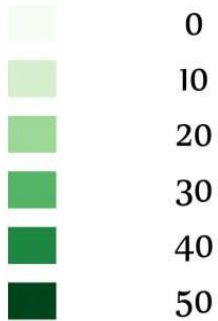

An Irish Conundrum

In contemporary times, Capital Region cities have a lower percentage of residents who are Irish compared to more outlying towns and suburbs.

However, the greater population density of cities means more Irish people live in cities rather than in outlying areas.

100 Irish Persons

Percent Irish