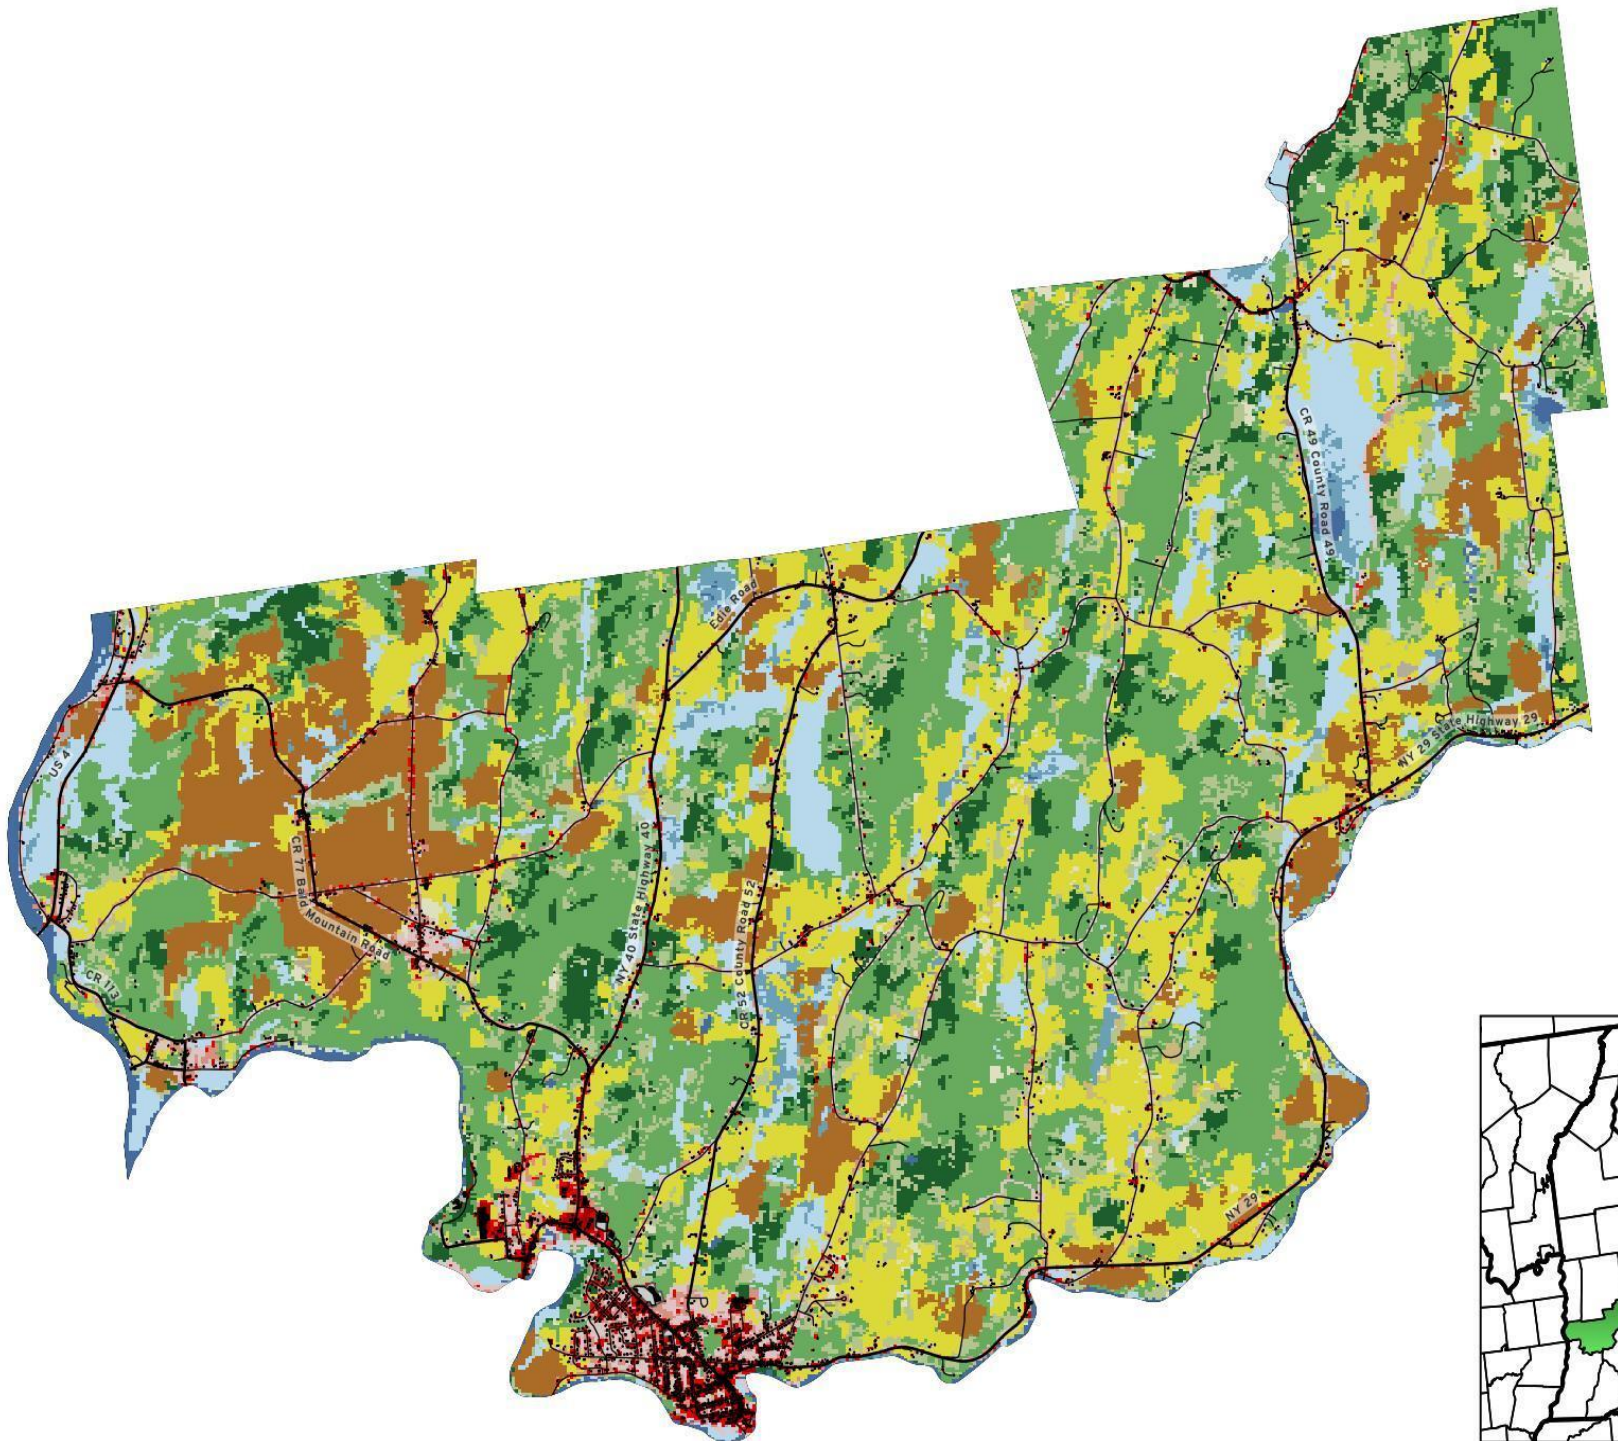

Greenwich town Land Cover - NLCD 2019

0 1 2 mi

-  Open Water
-  Developed, Open Space
-  Developed, Low Intensity
-  Developed, Medium Intensity
-  Developed, High Intensity
-  Barren Land
-  Deciduous Forest
-  Evergreen Forest
-  Mixed Forest
-  Shrub/Scrub
-  Herbaceous
-  Hay/Pasture
-  Cultivated Crops
-  Woody Wetlands
-  Emergent Herbaceous Wetlands
-  Building
-  Parking

Andy Arthur 2/28/22

Data Sources: National Land Cover Dataset, Open Street Map, Microsoft Buildings