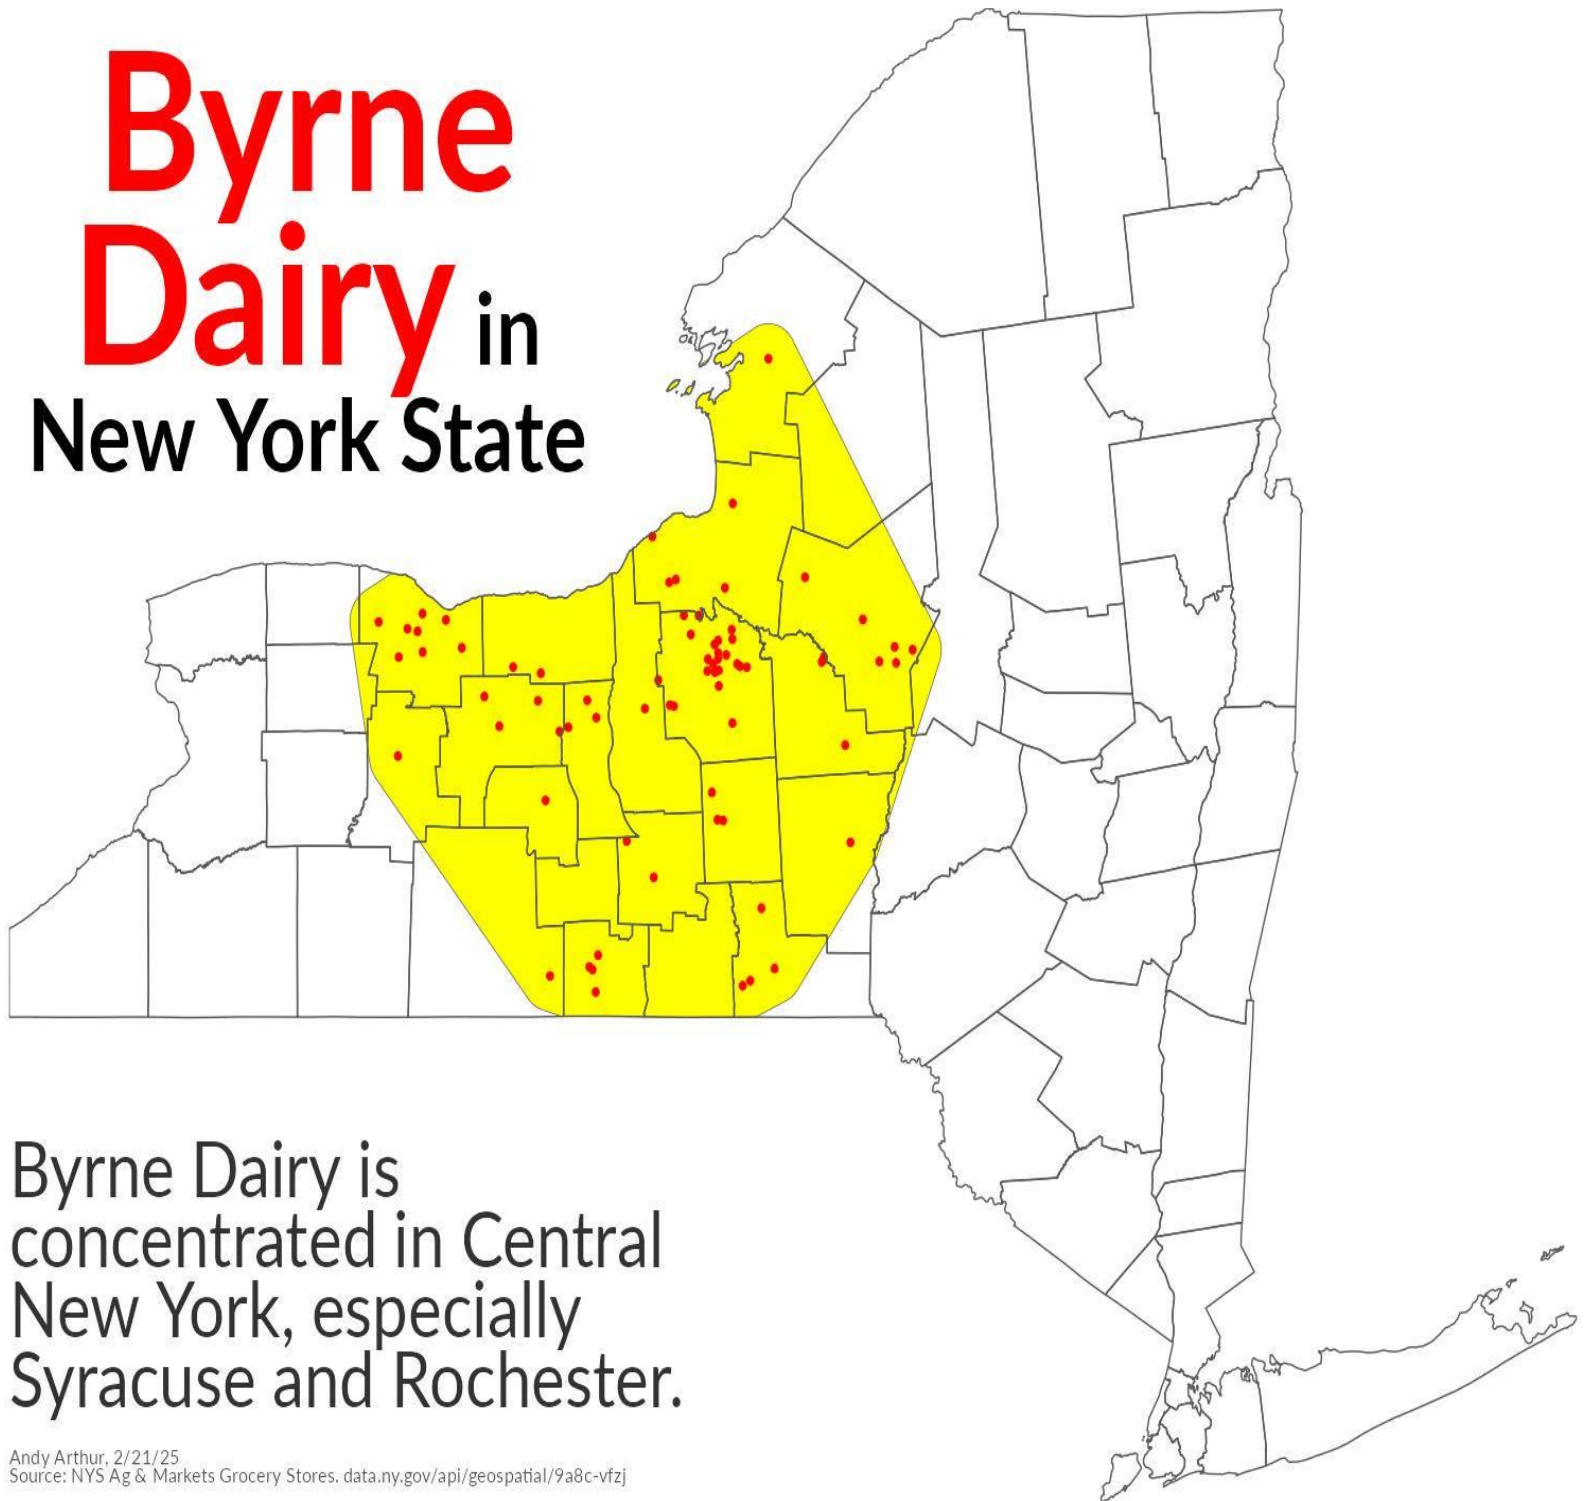

# Byrne Dairy in New York State

Byrne Dairy is concentrated in Central New York, especially Syracuse and Rochester.