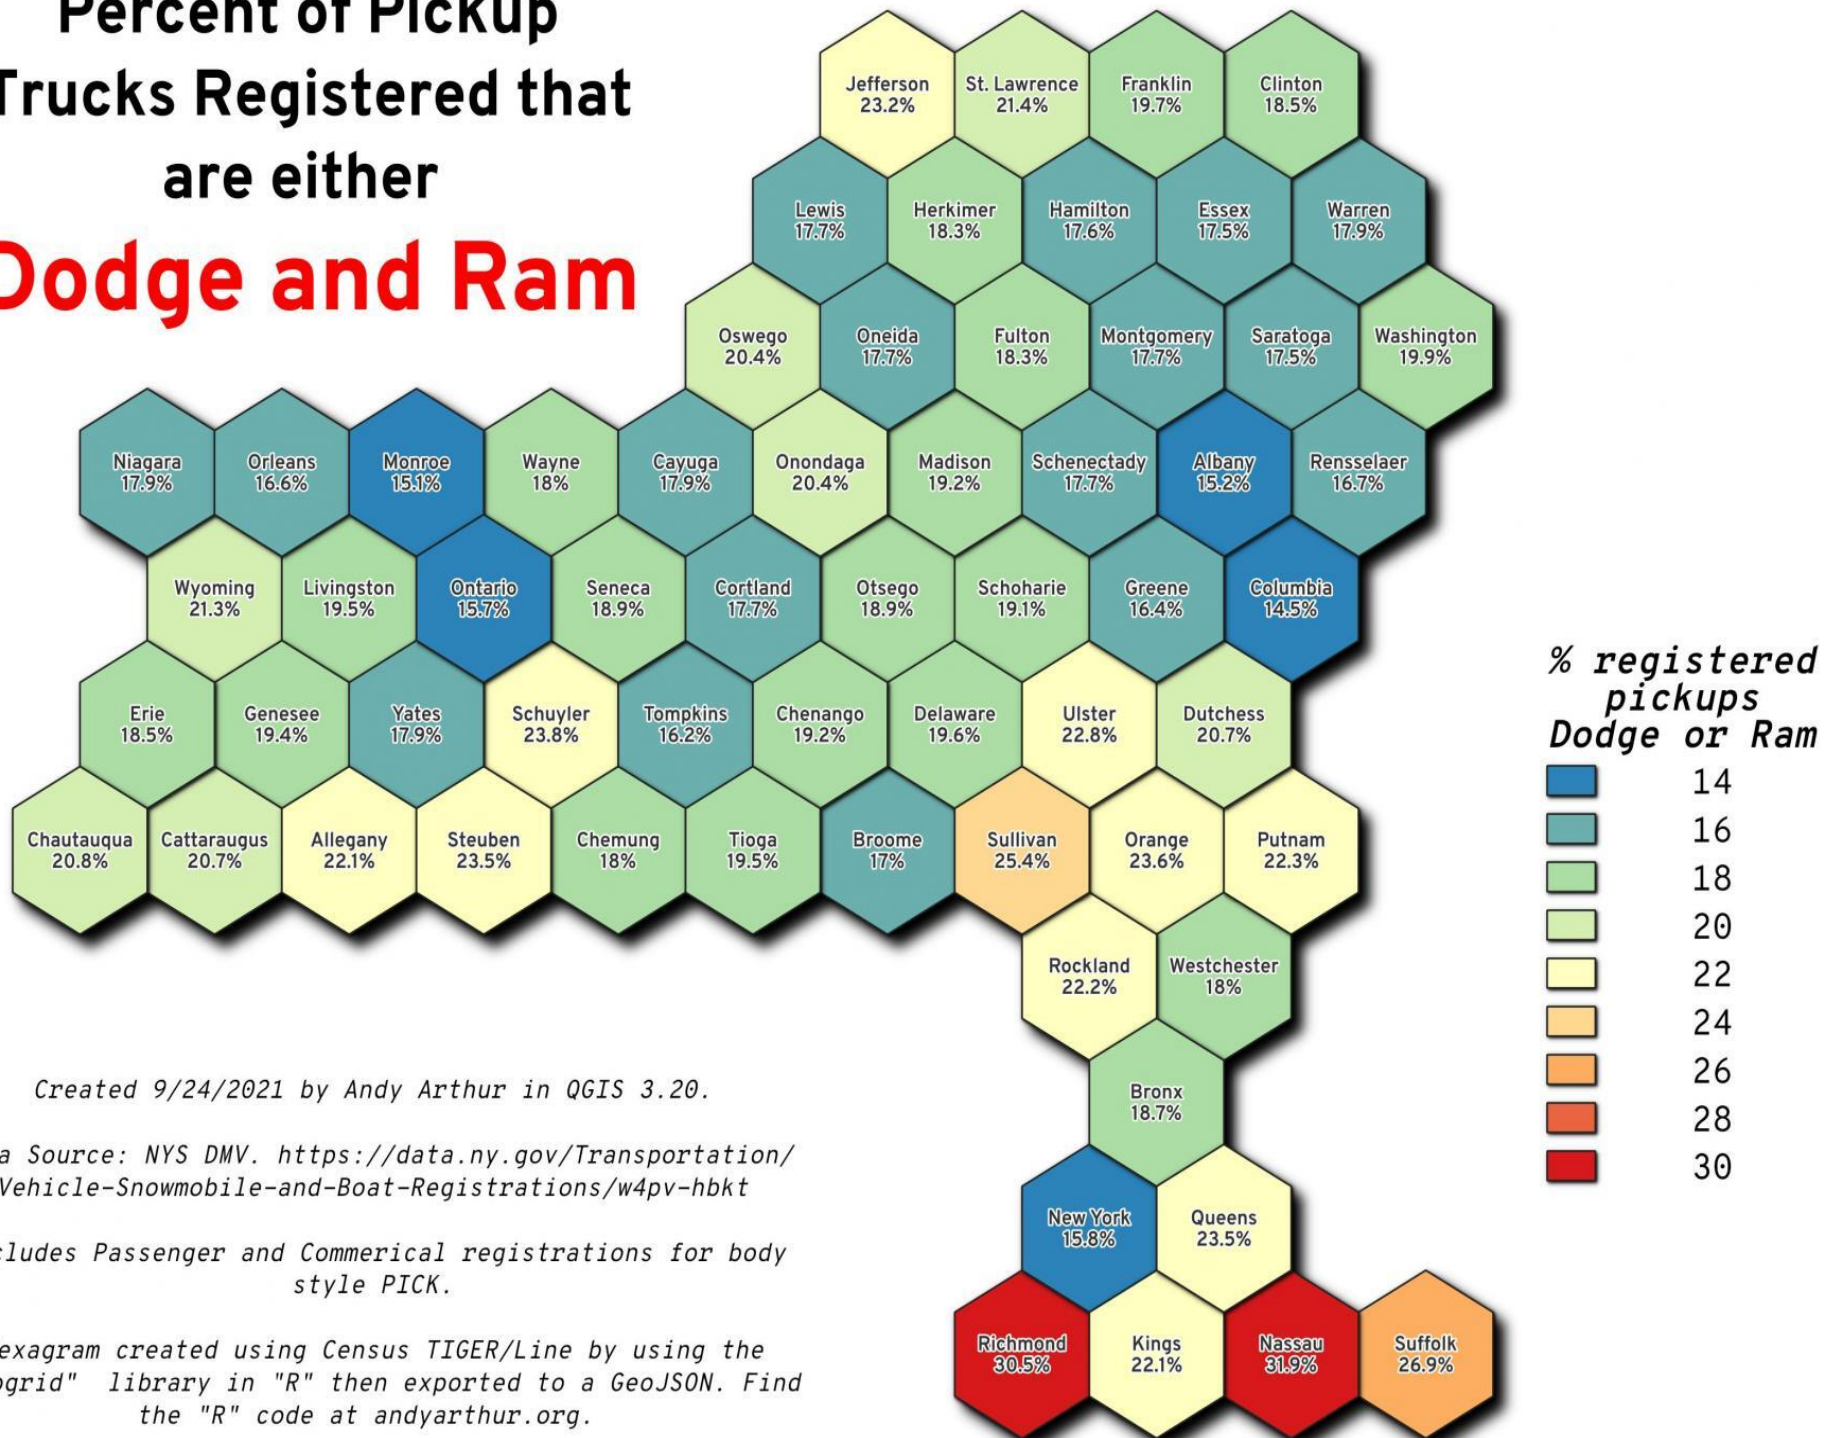

Percent of Pickup Trucks Registered that are either **Dodge and Ram**

Created 9/24/2021 by Andy Arthur in QGIS 3.20.

Data Source: NYS DMV. <https://data.ny.gov/Transportation/Vehicle-Snowmobile-and-Boat-Registrations/w4pv-hbkt>

Includes Passenger and Commercial registrations for body style PICK.

Hexagram created using Census TIGER/Line by using the "geogrid" library in "R" then exported to a GeoJSON. Find the "R" code at andyarthur.org.