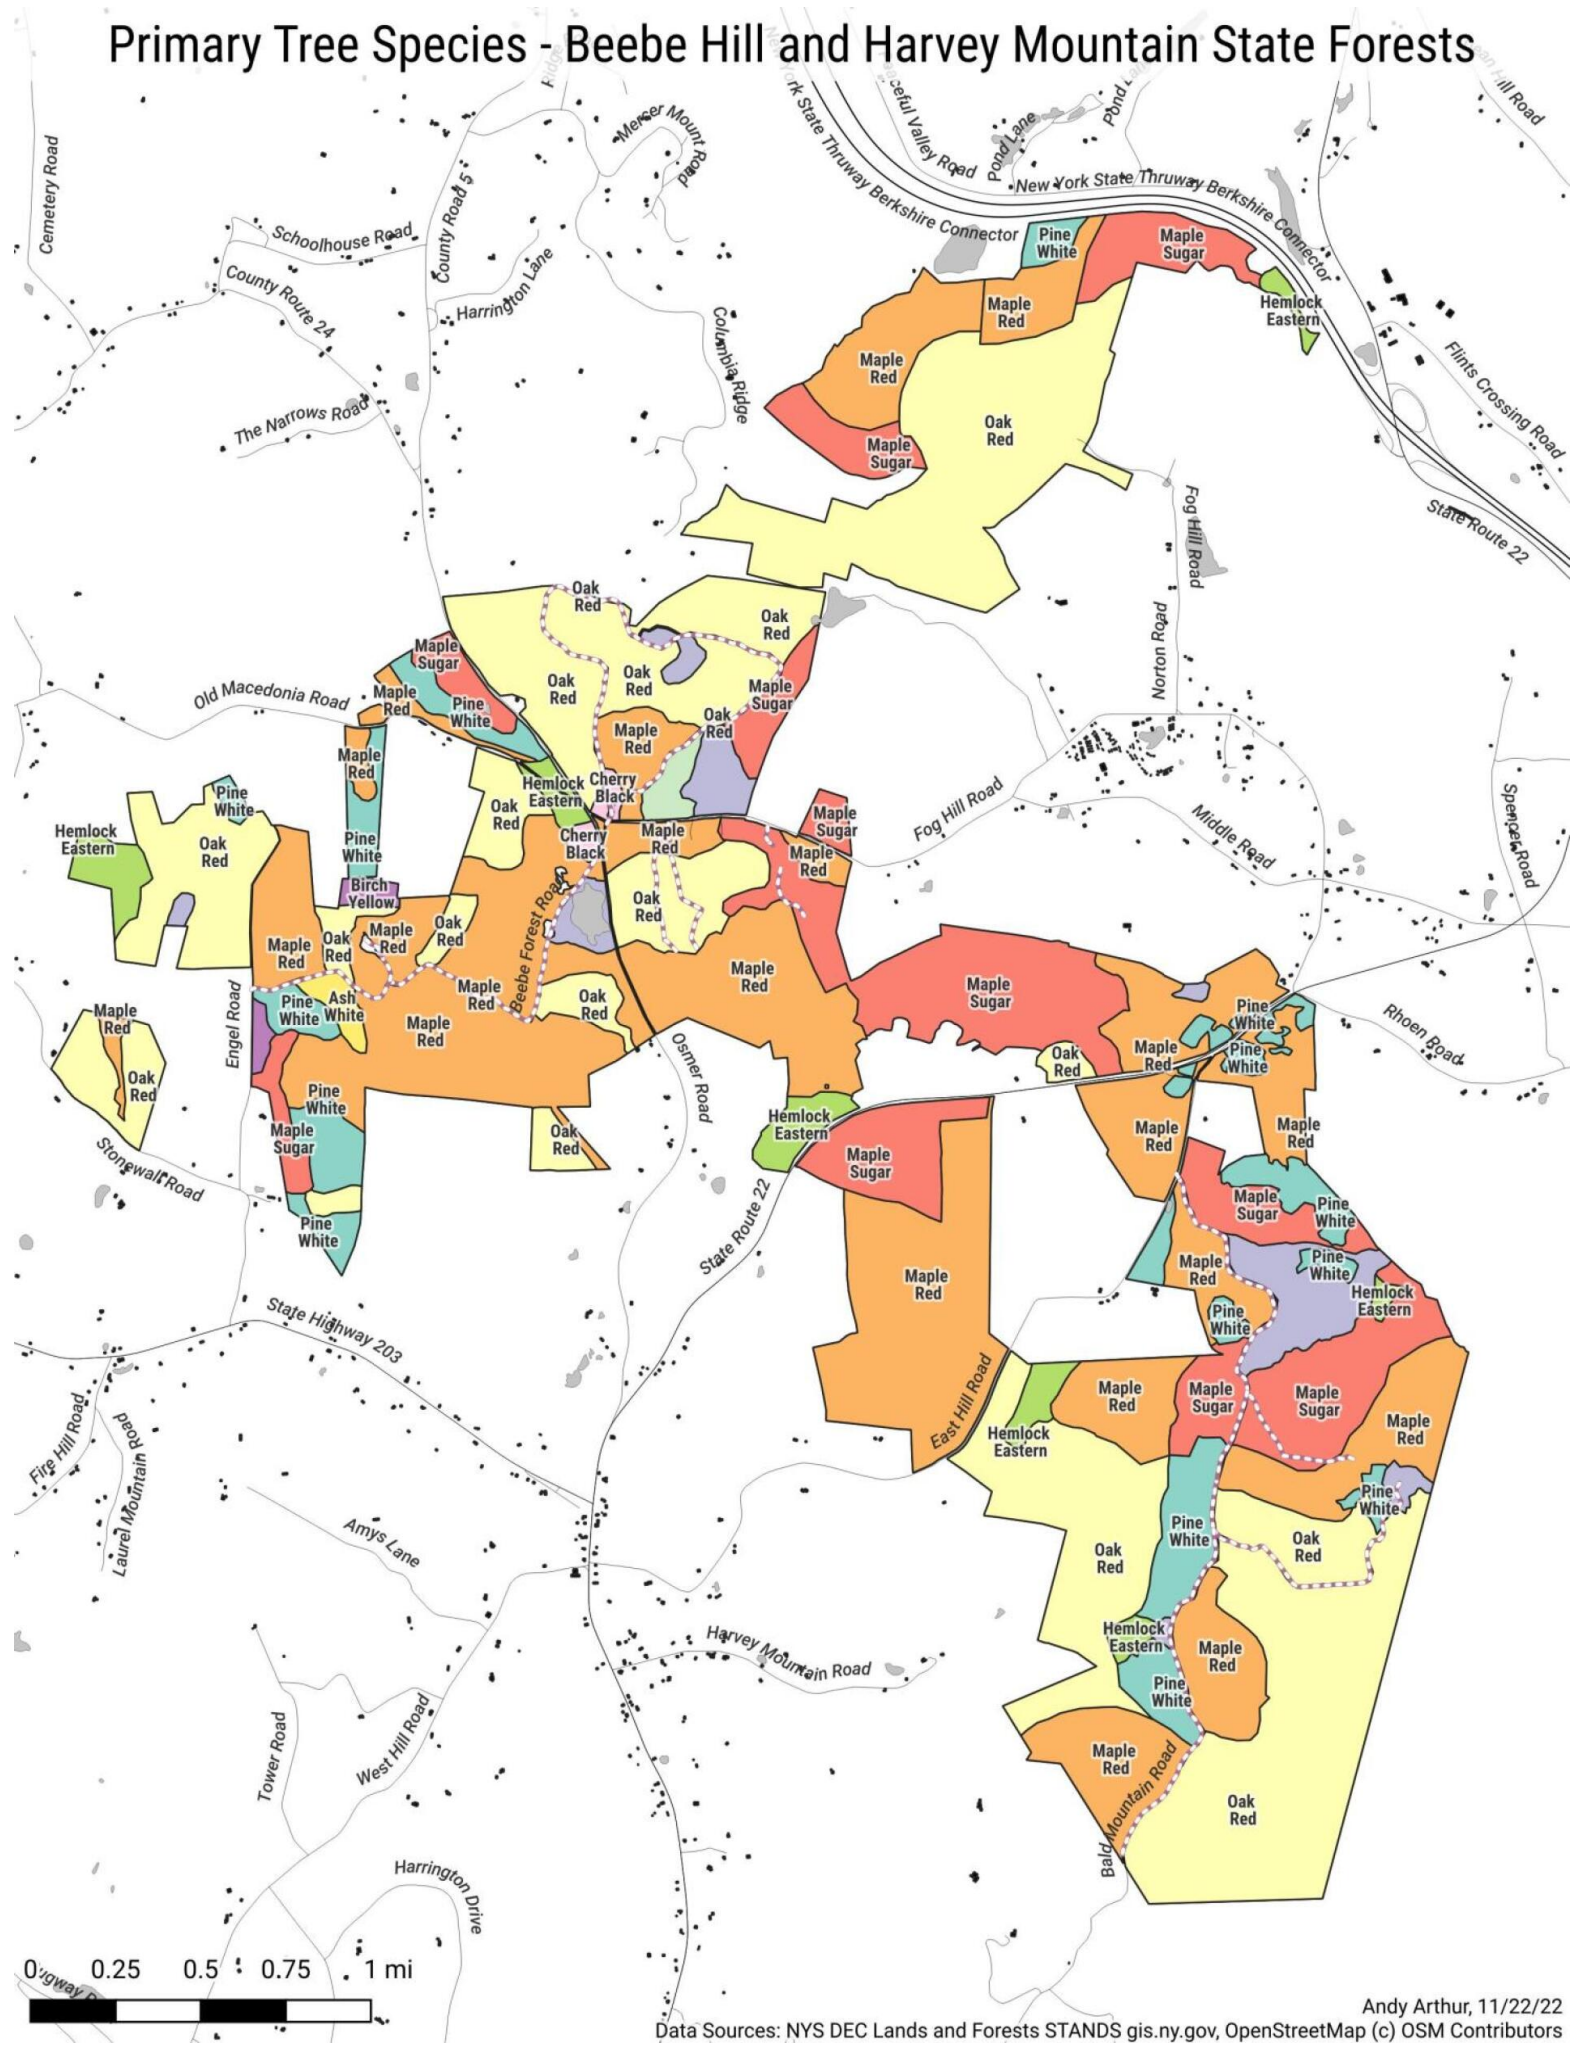

Primary Tree Species - Beebe Hill and Harvey Mountain State Forests

Andy Arthur, 11/22/22

Data Sources: NYS DEC Lands and Forests STANDS gis.ny.gov, OpenStreetMap (c) OSM Contributors