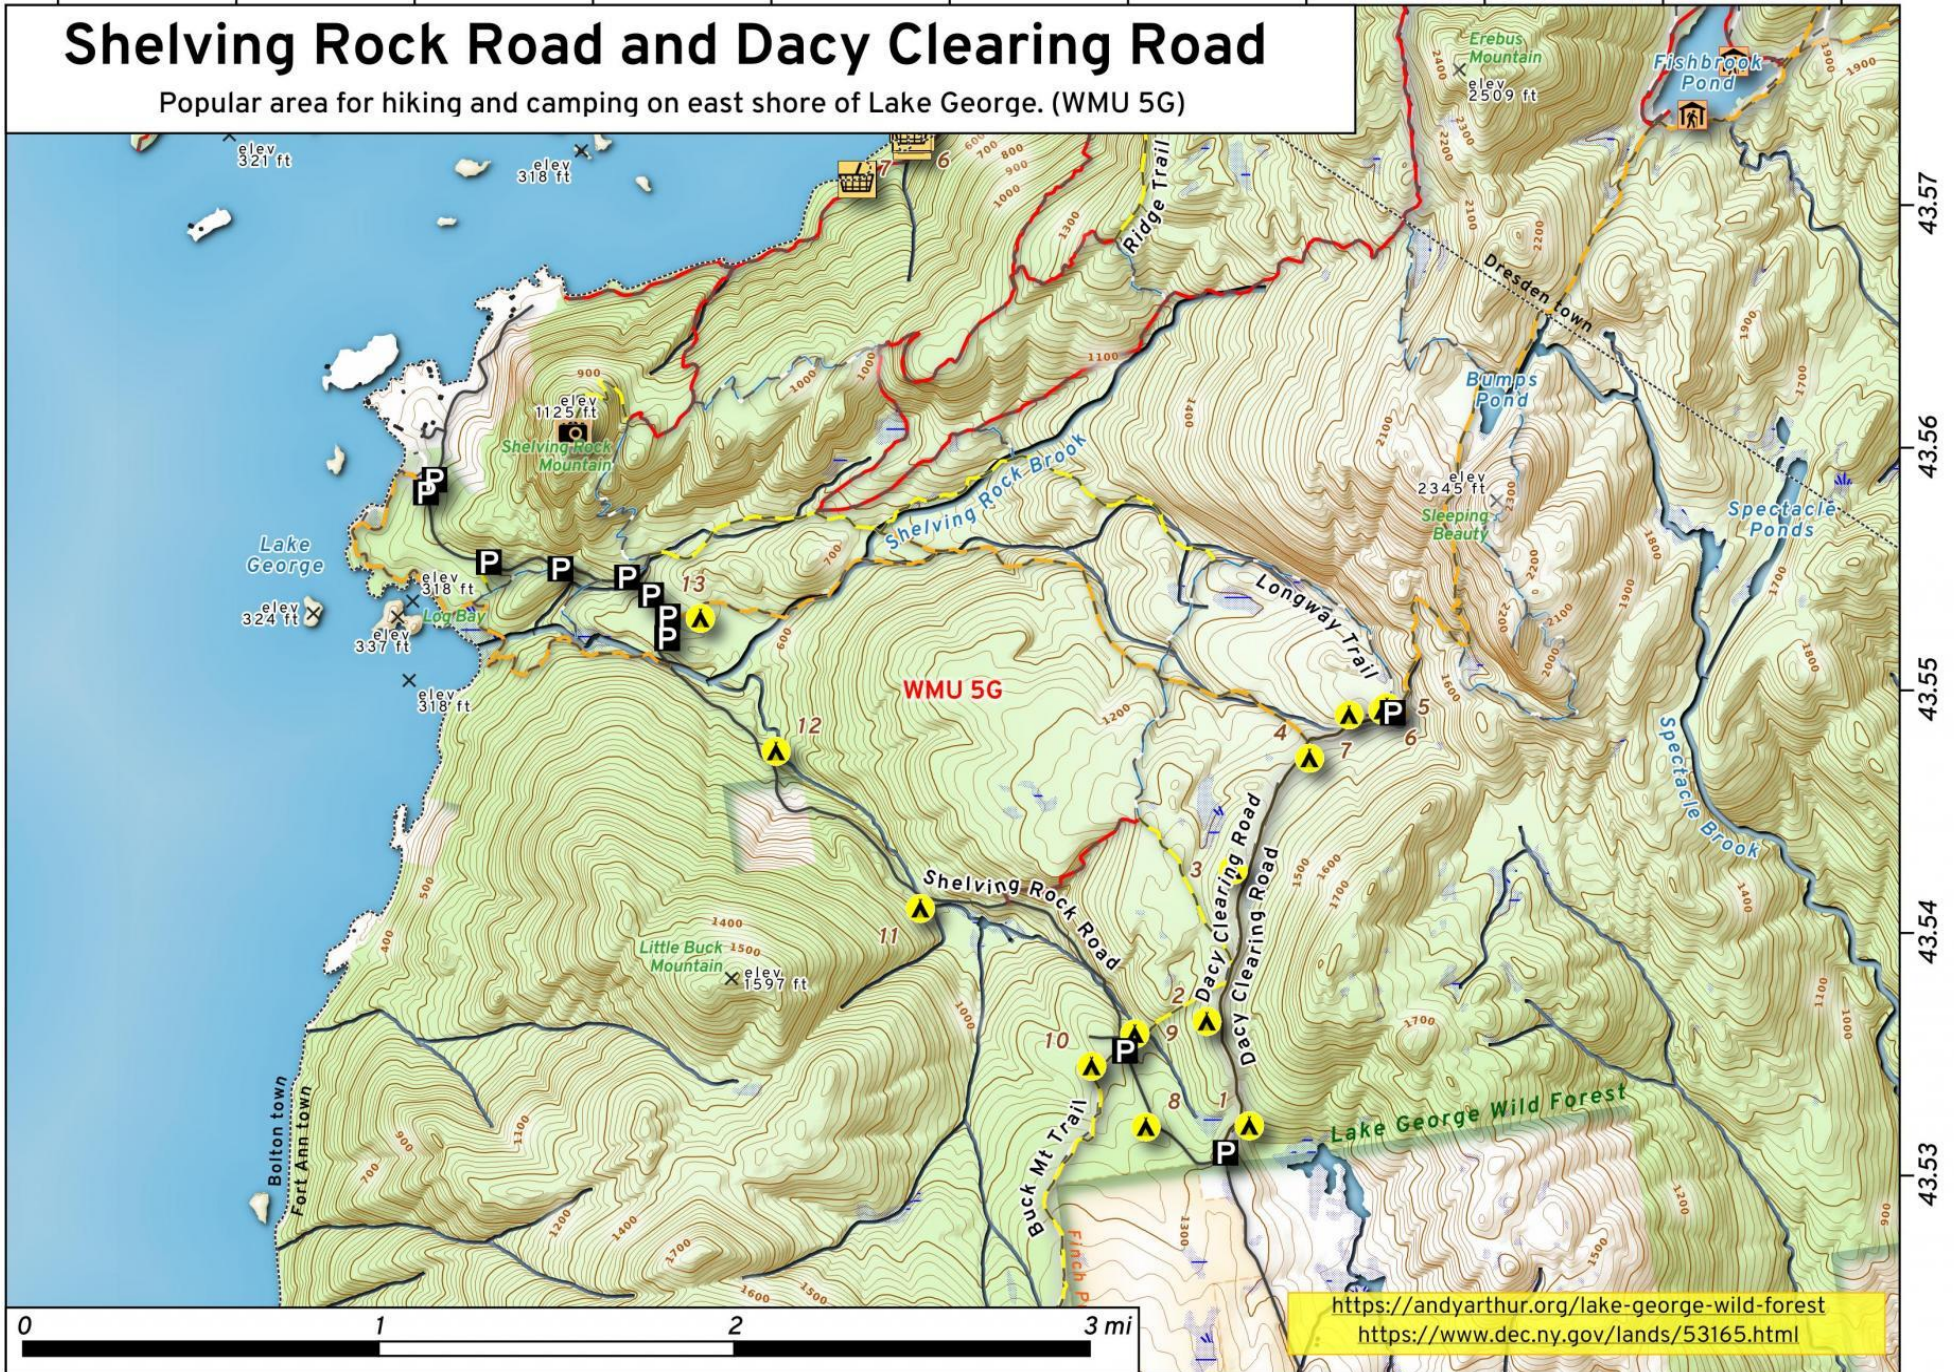

-73.63 -73.62 -73.61 -73.60 -73.59 -73.58 -73.57 -73.56 -73.55 -73.54 -73.53

Shelving Rock Road and Dacy Clearing Road

Popular area for hiking and camping on east shore of Lake George. (WMU 5G)

Shelving Rock Road and Dacy Clearing Road Map, July 7, 2021 by AndyArthur.org in QGIS 3.20.0-Odense and Python. Street Map is Copyright © OpenStreetMap contributors, CC BY-SA. NYSDAC Data: LiDAR/DEM, Borders, ADK Wetlands, Trails, Assets. True North. 1 inch = 0.5 miles. Projection: NAD83 / UTM zone 18N. Coordinates: 0.01° latitude-longitude (WGS84). Contours are 20 feet. Map is centered on 43.5472,-73.5805.