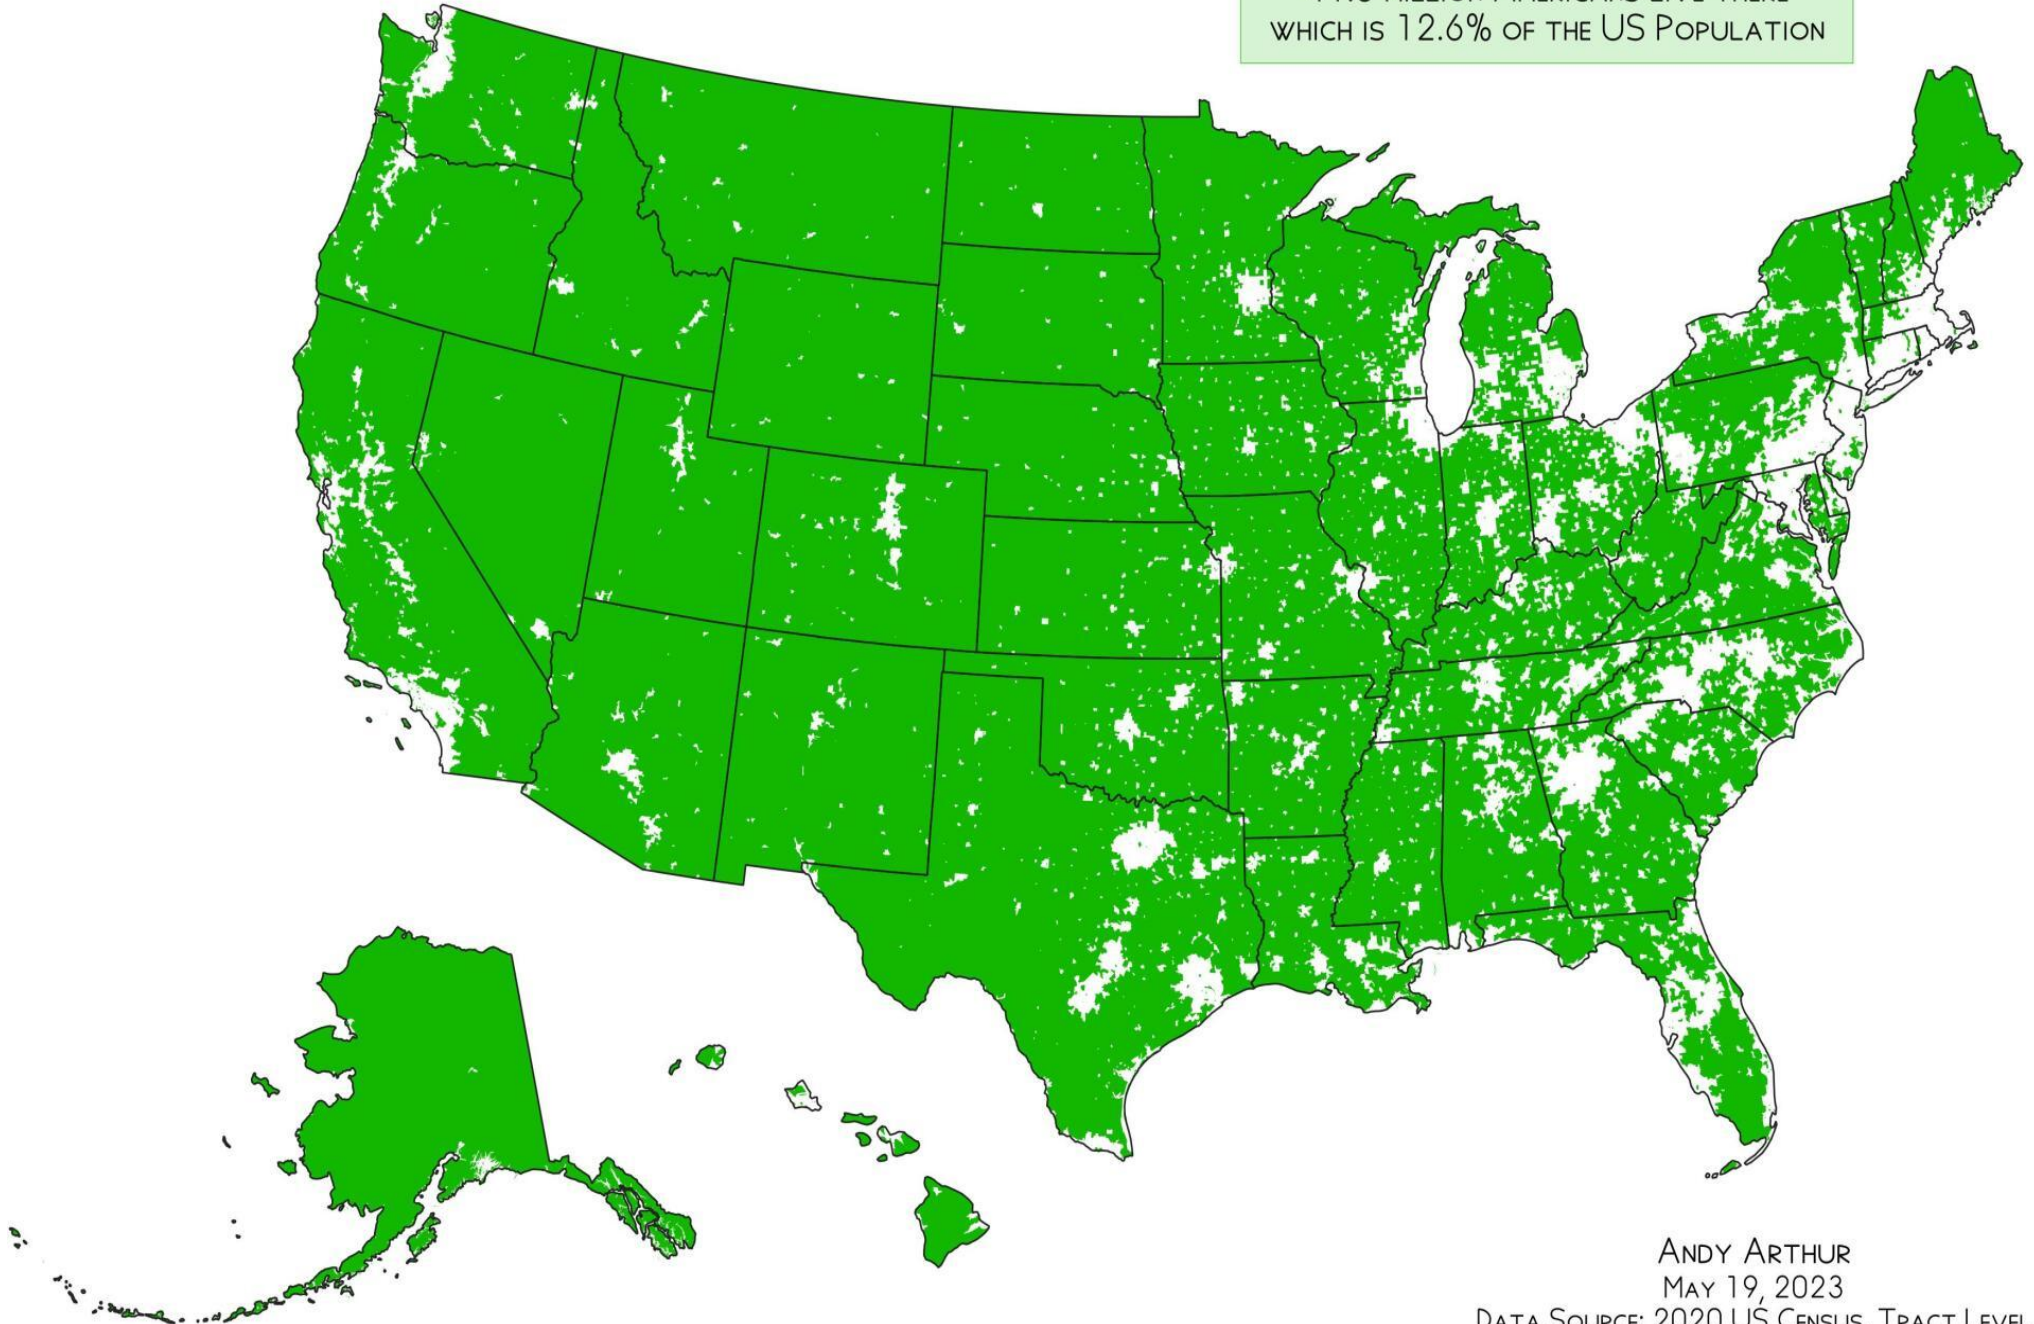

# CENSUS TRACTS IN AMERICA

WITH FEWER THEN **100** RESIDENTS PER SQUARE MILE

91.2% OF AMERICA'S LANDMASS HAS  
FEWER THEN 100 PEOPLE PER SQ MI.

41.5 MILLION AMERICANS LIVE THERE  
WHICH IS 12.6% OF THE US POPULATION

ANDY ARTHUR  
MAY 19, 2023

DATA SOURCE: 2020 US CENSUS, TRACT LEVEL