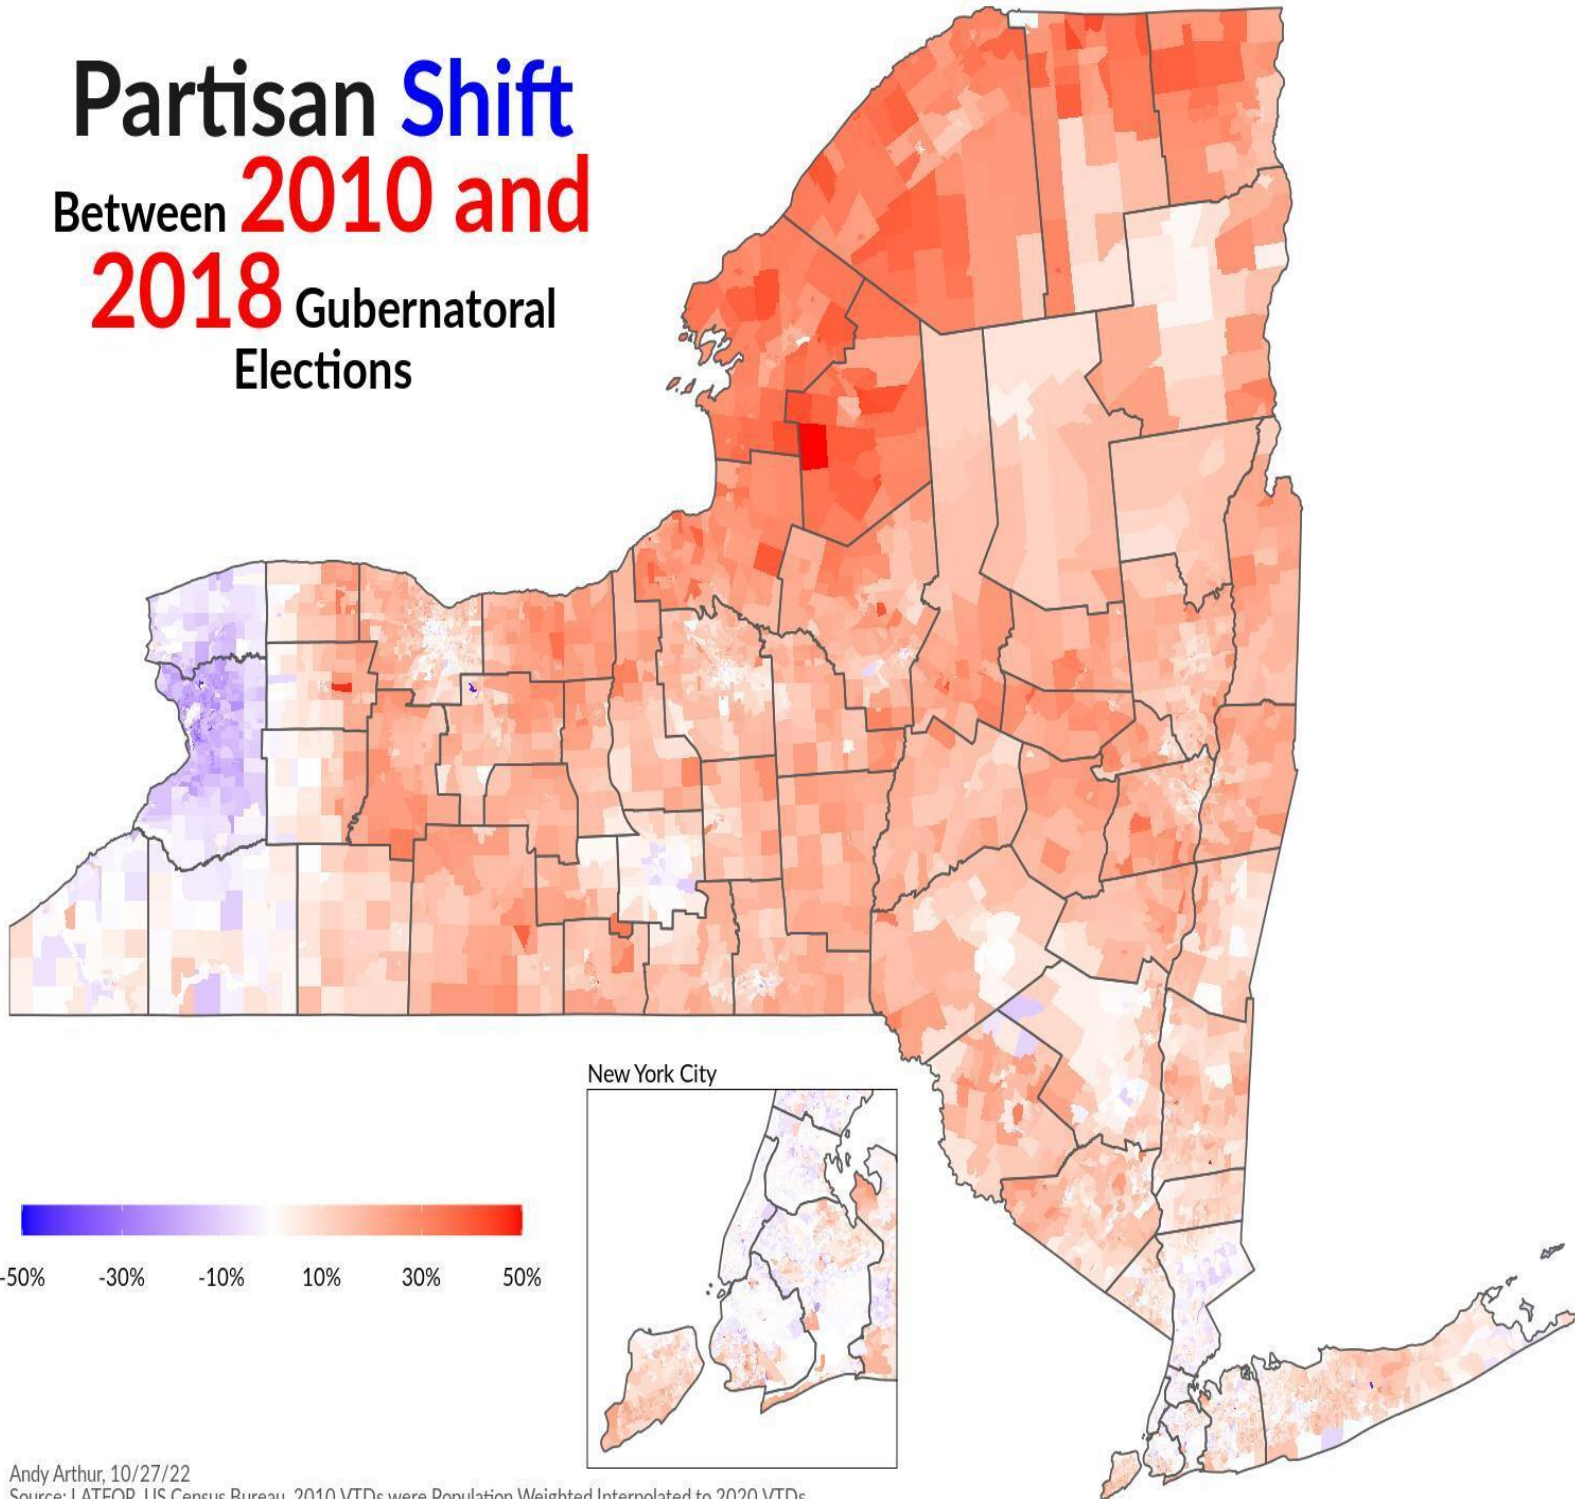

Partisan Shift

Between **2010** and **2018** Gubernatorial Elections

Andy Arthur, 10/27/22
Source: LATFOR, US Census Bureau, 2010 VTDs were Population Weighted Interpolated to 2020 VTDs.