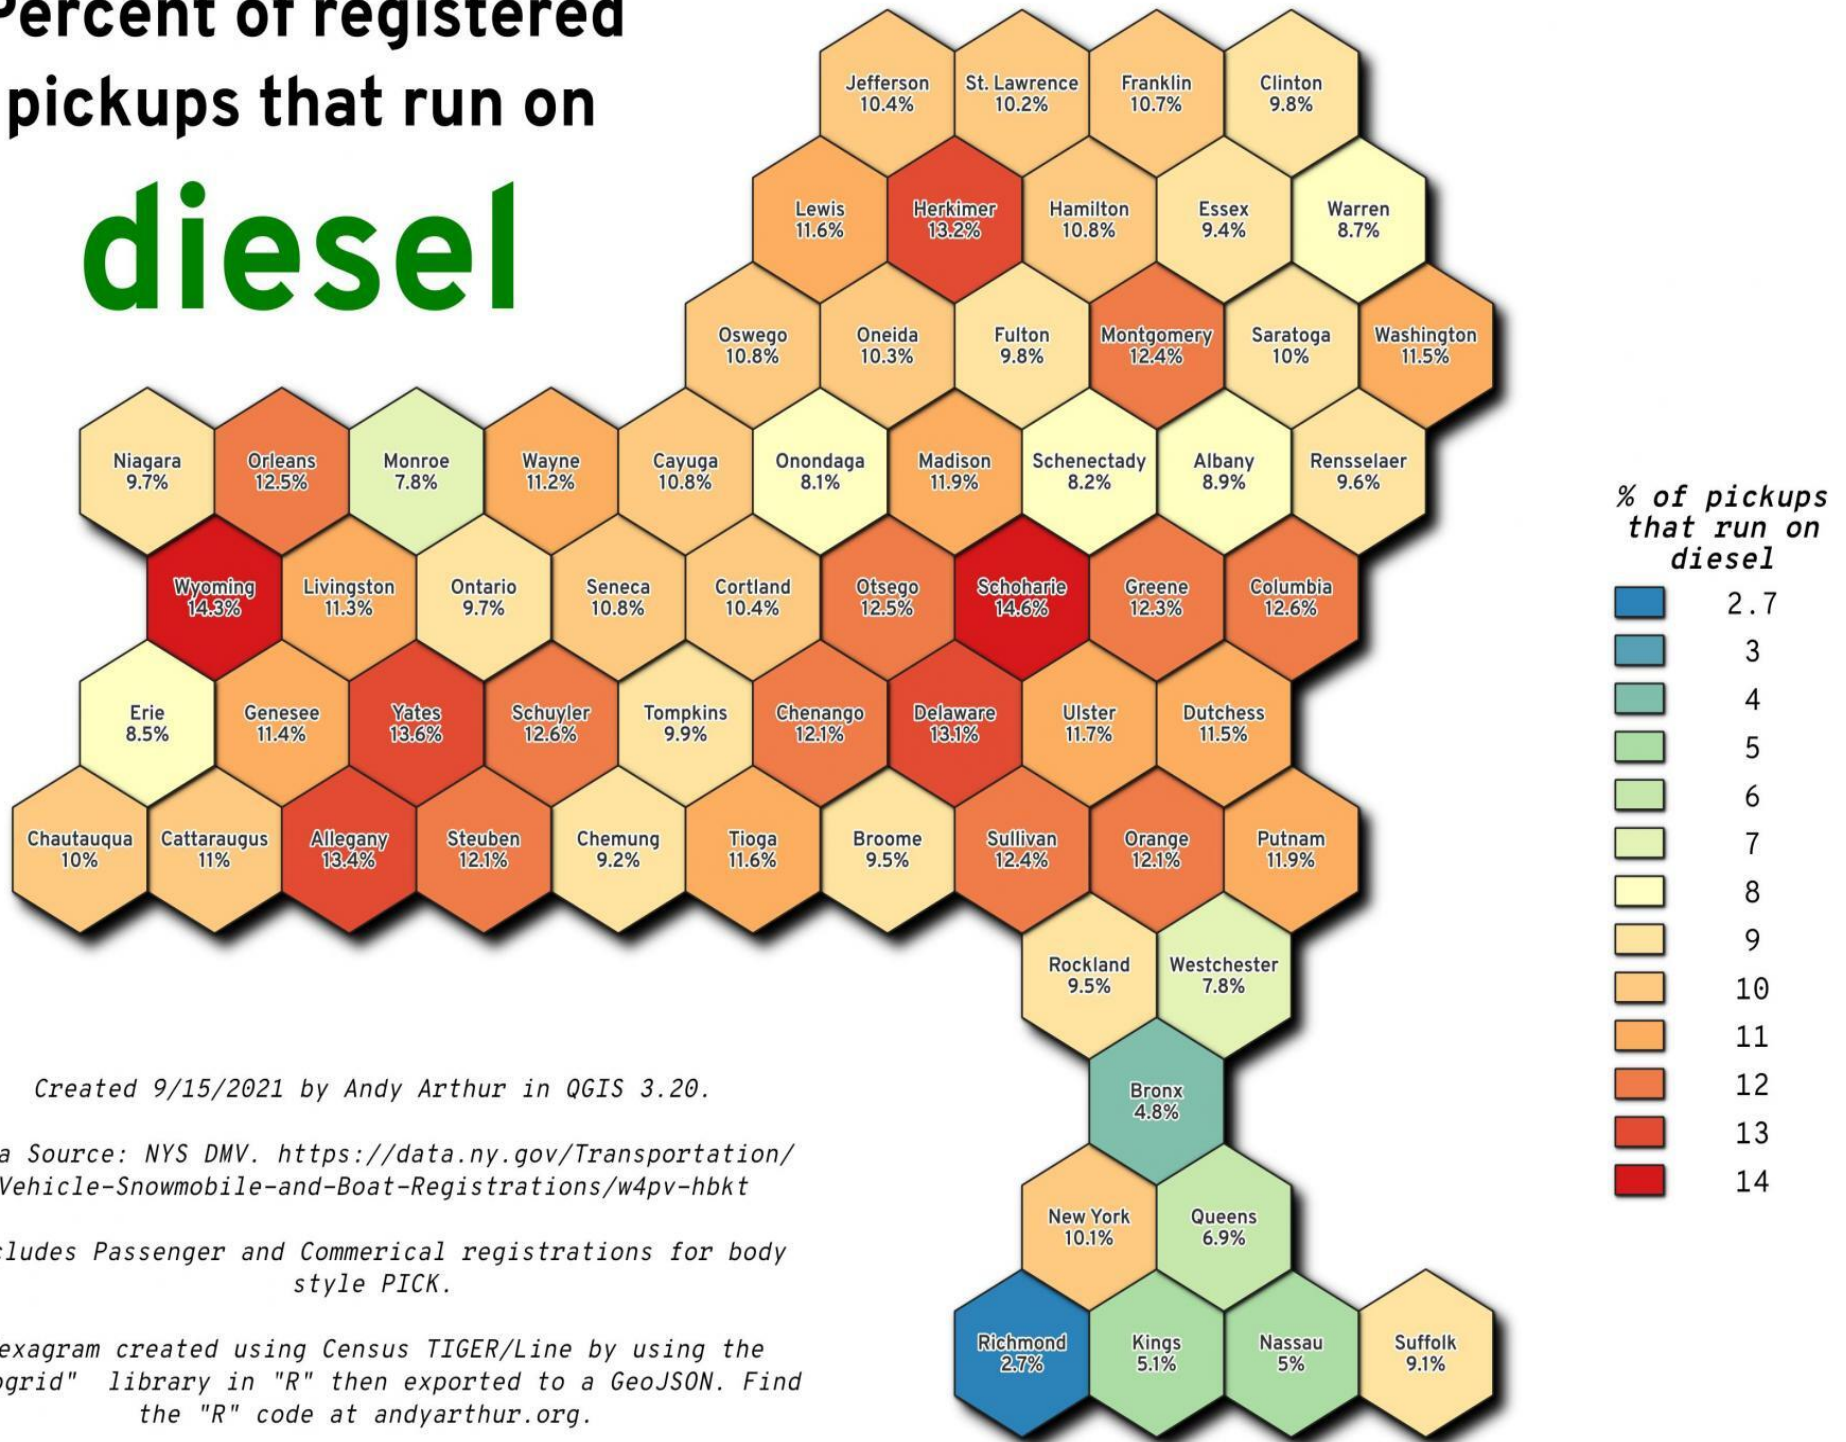

# Percent of registered pickups that run on diesel

Created 9/15/2021 by Andy Arthur in QGIS 3.20.

Data Source: NYS DMV. <https://data.ny.gov/Transportation/Vehicle-Snowmobile-and-Boat-Registrations/w4pv-hbkt>

Includes Passenger and Commercial registrations for body style PICK.

Hexagram created using Census TIGER/Line by using the "geogrid" library in "R" then exported to a GeoJSON. Find the "R" code at [andyarthur.org](http://andyarthur.org).