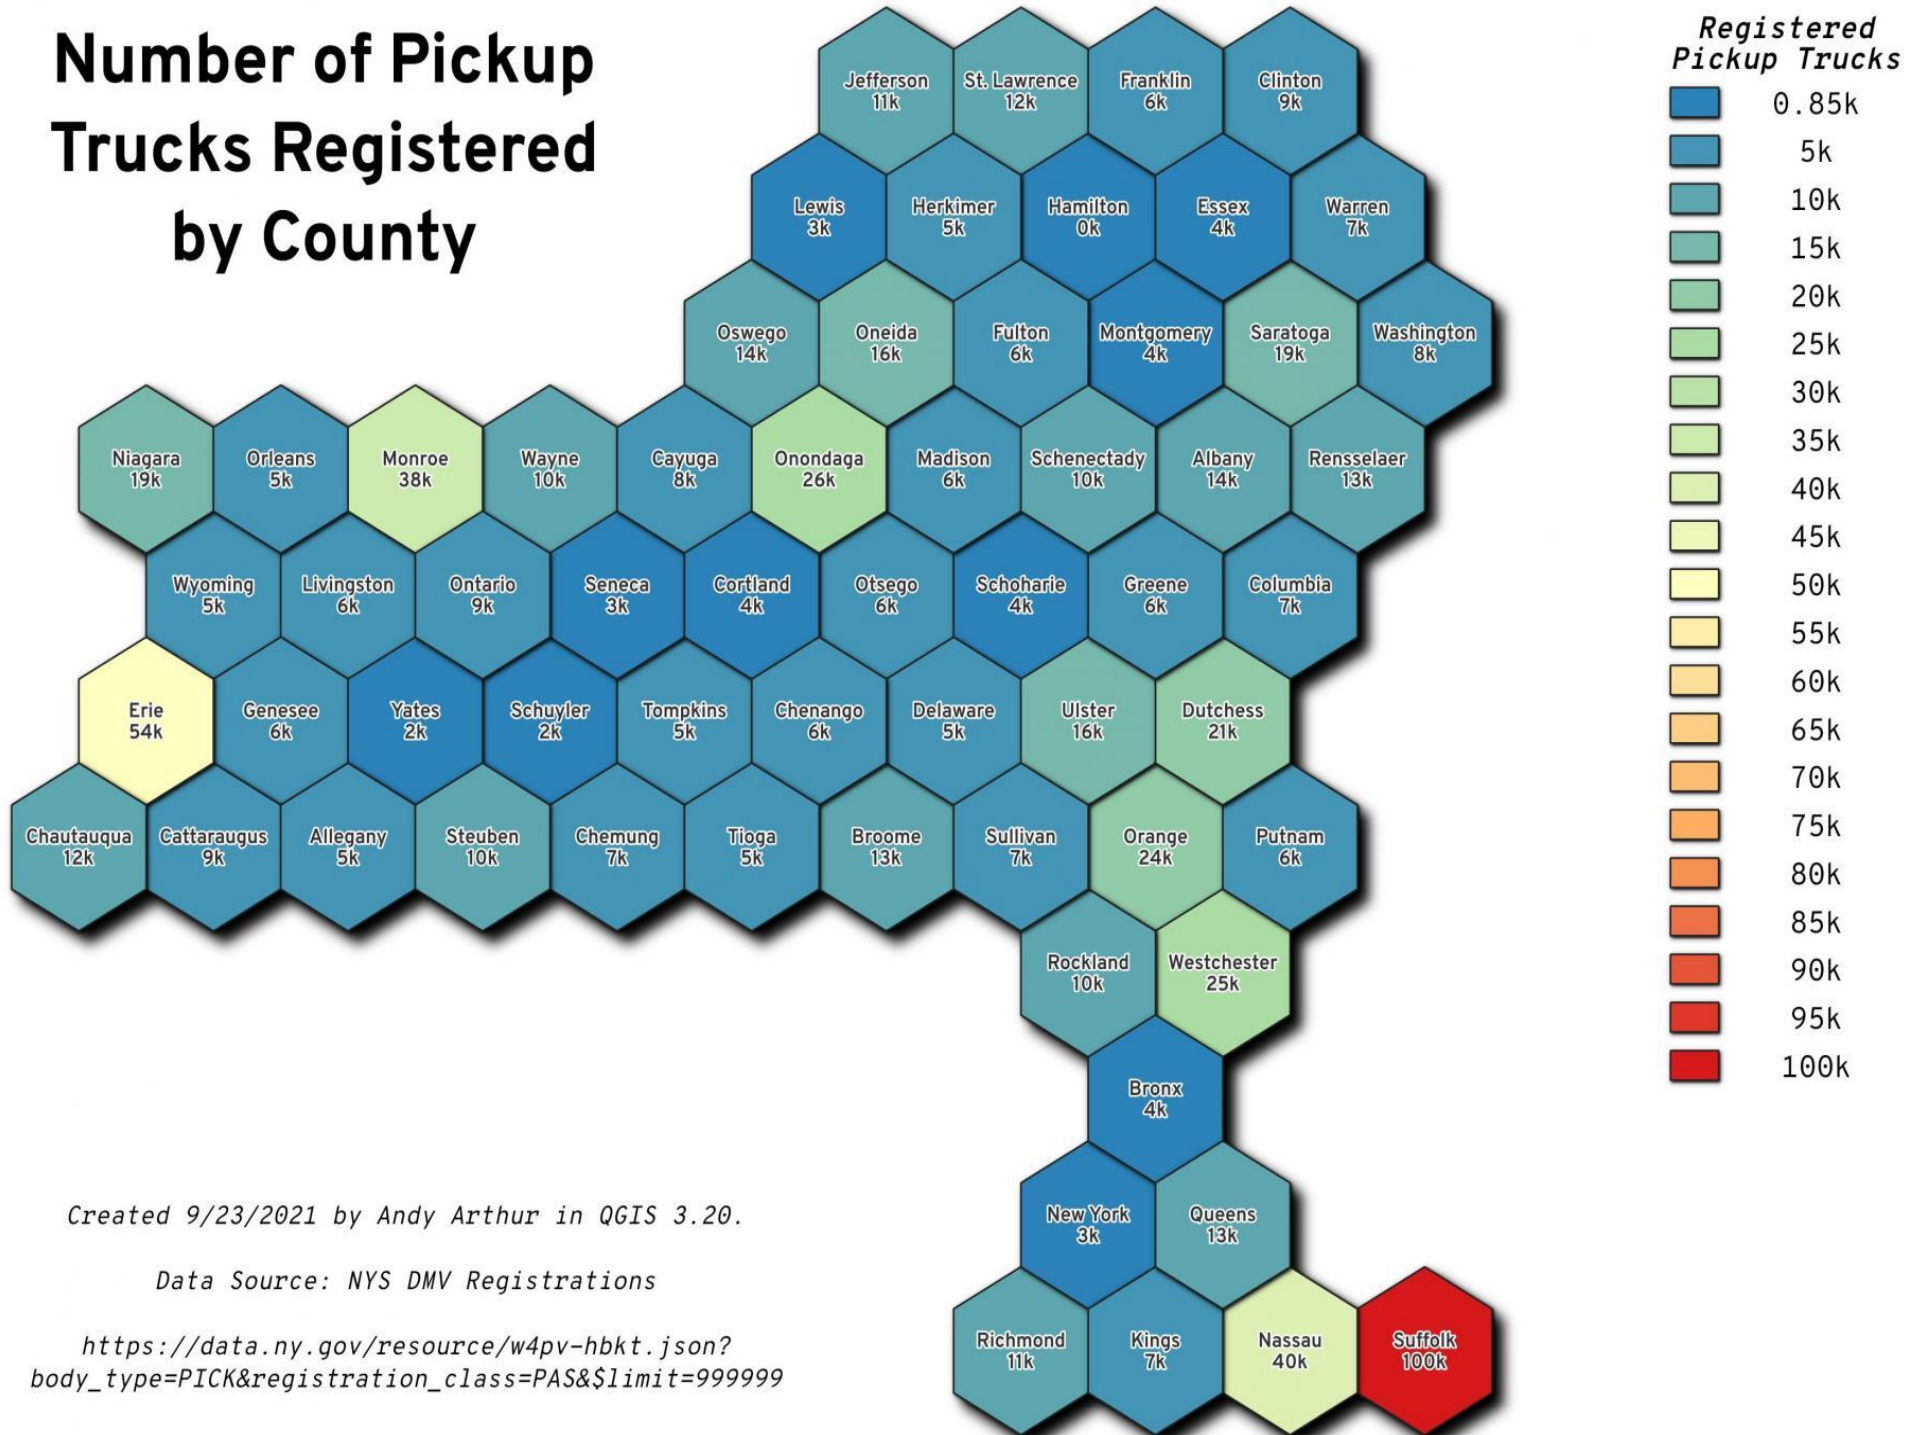

Number of Pickup Trucks Registered by County

Created 9/23/2021 by Andy Arthur in QGIS 3.20.

Data Source: NYS DMV Registrations

[https://data.ny.gov/resource/w4pv-hbkt.json?body_type=PICK®istration_class=PAS&\\$limit=999999](https://data.ny.gov/resource/w4pv-hbkt.json?body_type=PICK®istration_class=PAS&$limit=999999)