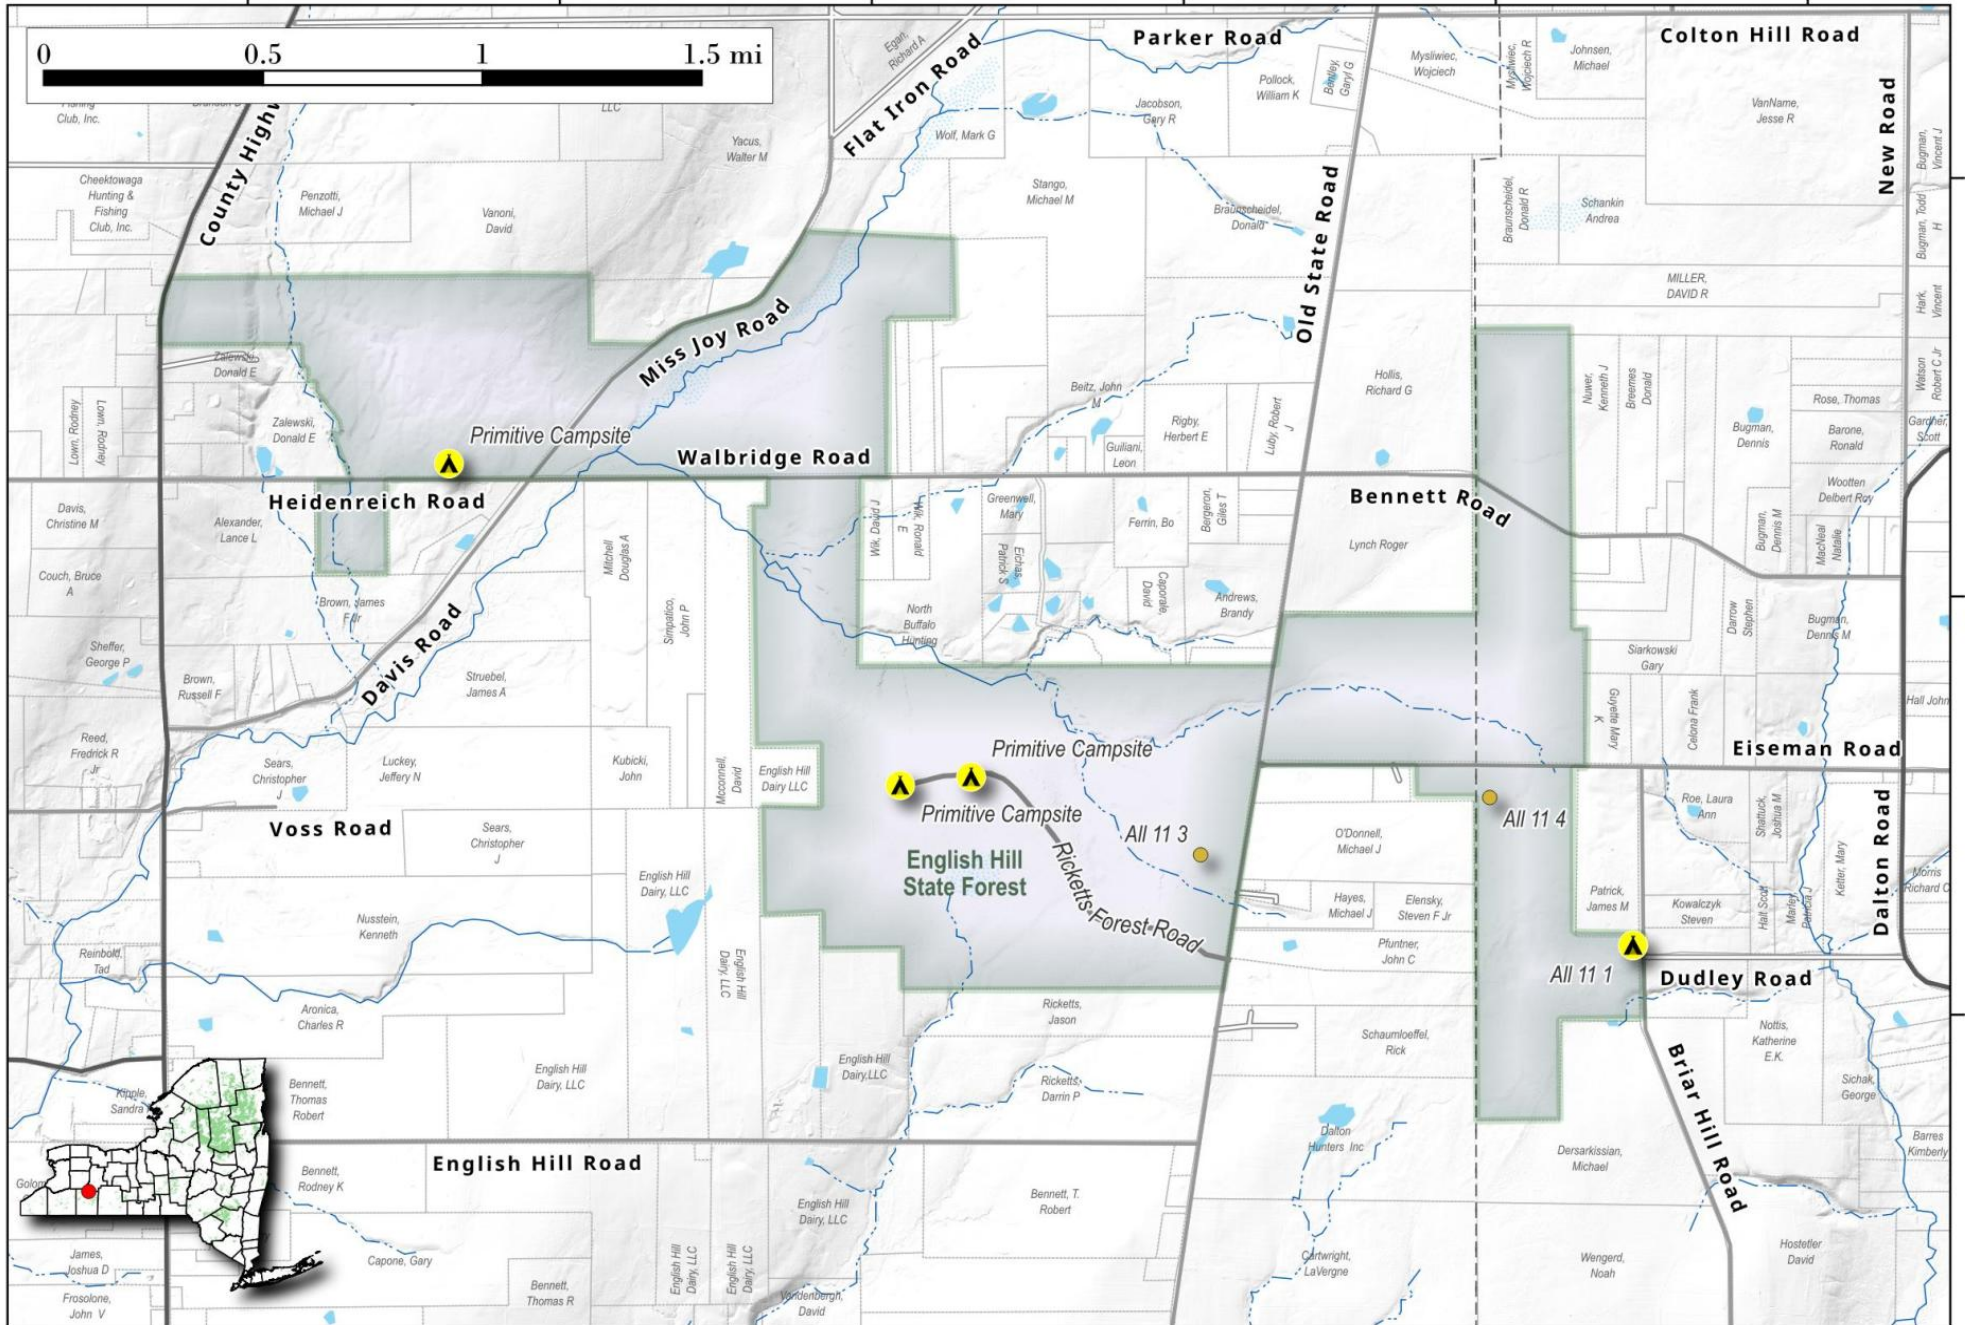

# English Hill State Forest. 1,395-acre state forest in Allegany County with several roads with campsites along them.

Map created by Andy Arthur on 10/24/2024 in QGIS 3.34.11-Prizren. Contains US Forest Service Base Map with NYS DEC data. More maps at [andyarthur.org](http://andyarthur.org).

-78.01      -78.00      -77.98      -77.97      -77.96      -77.94

42.48

42.47

42.46