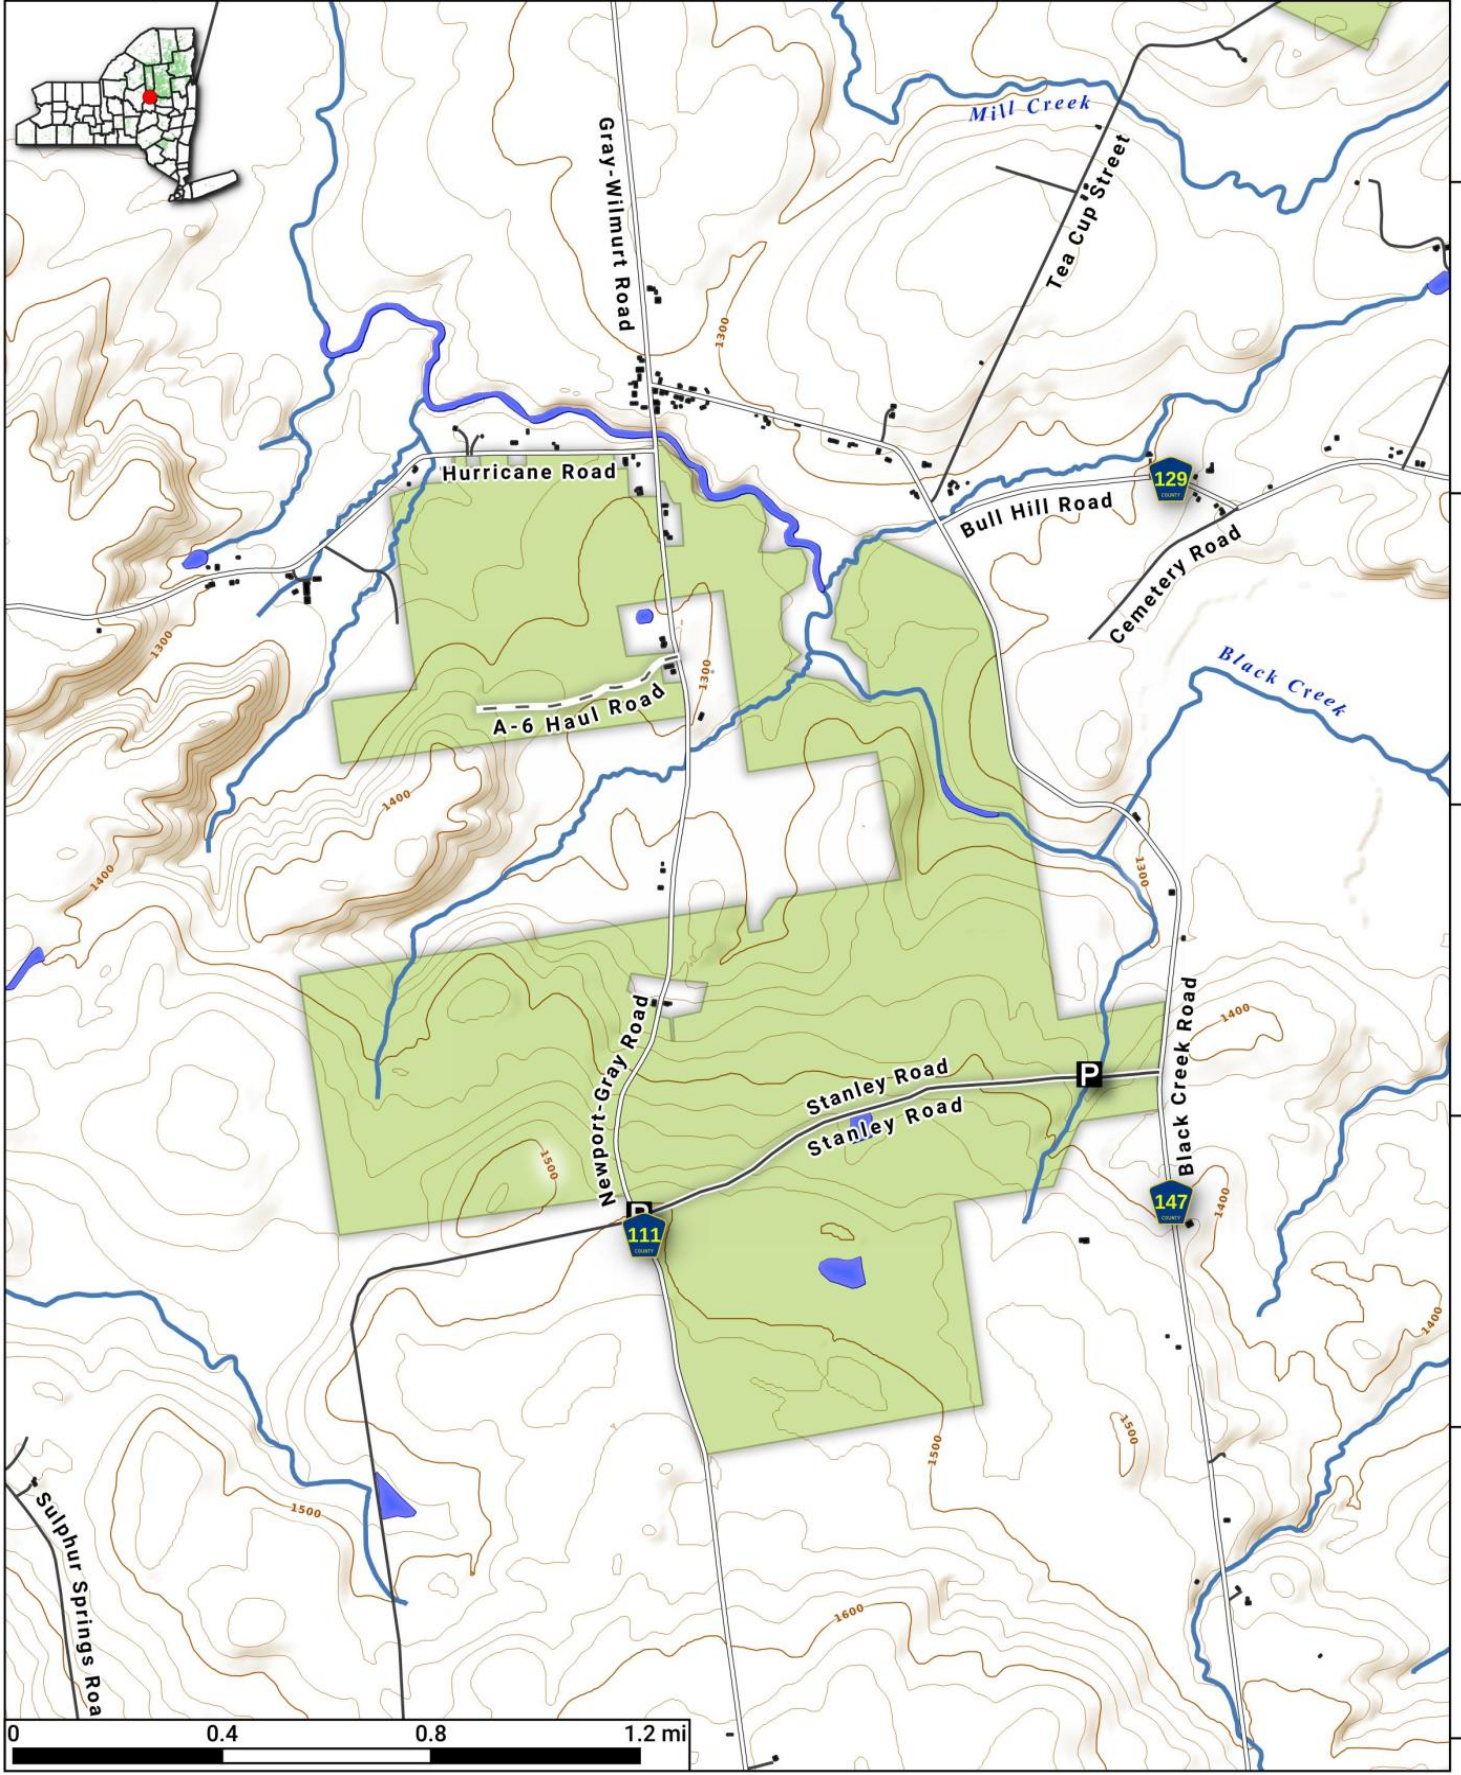

Black Creek State Forest (Town of Norway)

The 998-acre Black Creek State Forest features hilly, scenic views with a variety of streams, swamps and ponds.

Map is projected in Web Mercator 3857 and is 1: scale, True North. 20 foot contours. Created by Andy Arthur on 9/25/2023 in QGIS 3.32. Contains DEC Trails/Assets, Additional Campsites/Trails by Andy other data ©OpenStreetMap Data, OSM Maintainers. More maps at andyarthur.org.

-74.97 -74.96 -74.95 -74.94 -74.93 -74.92

43.27
43.26
43.25
43.25
43.24
43.23