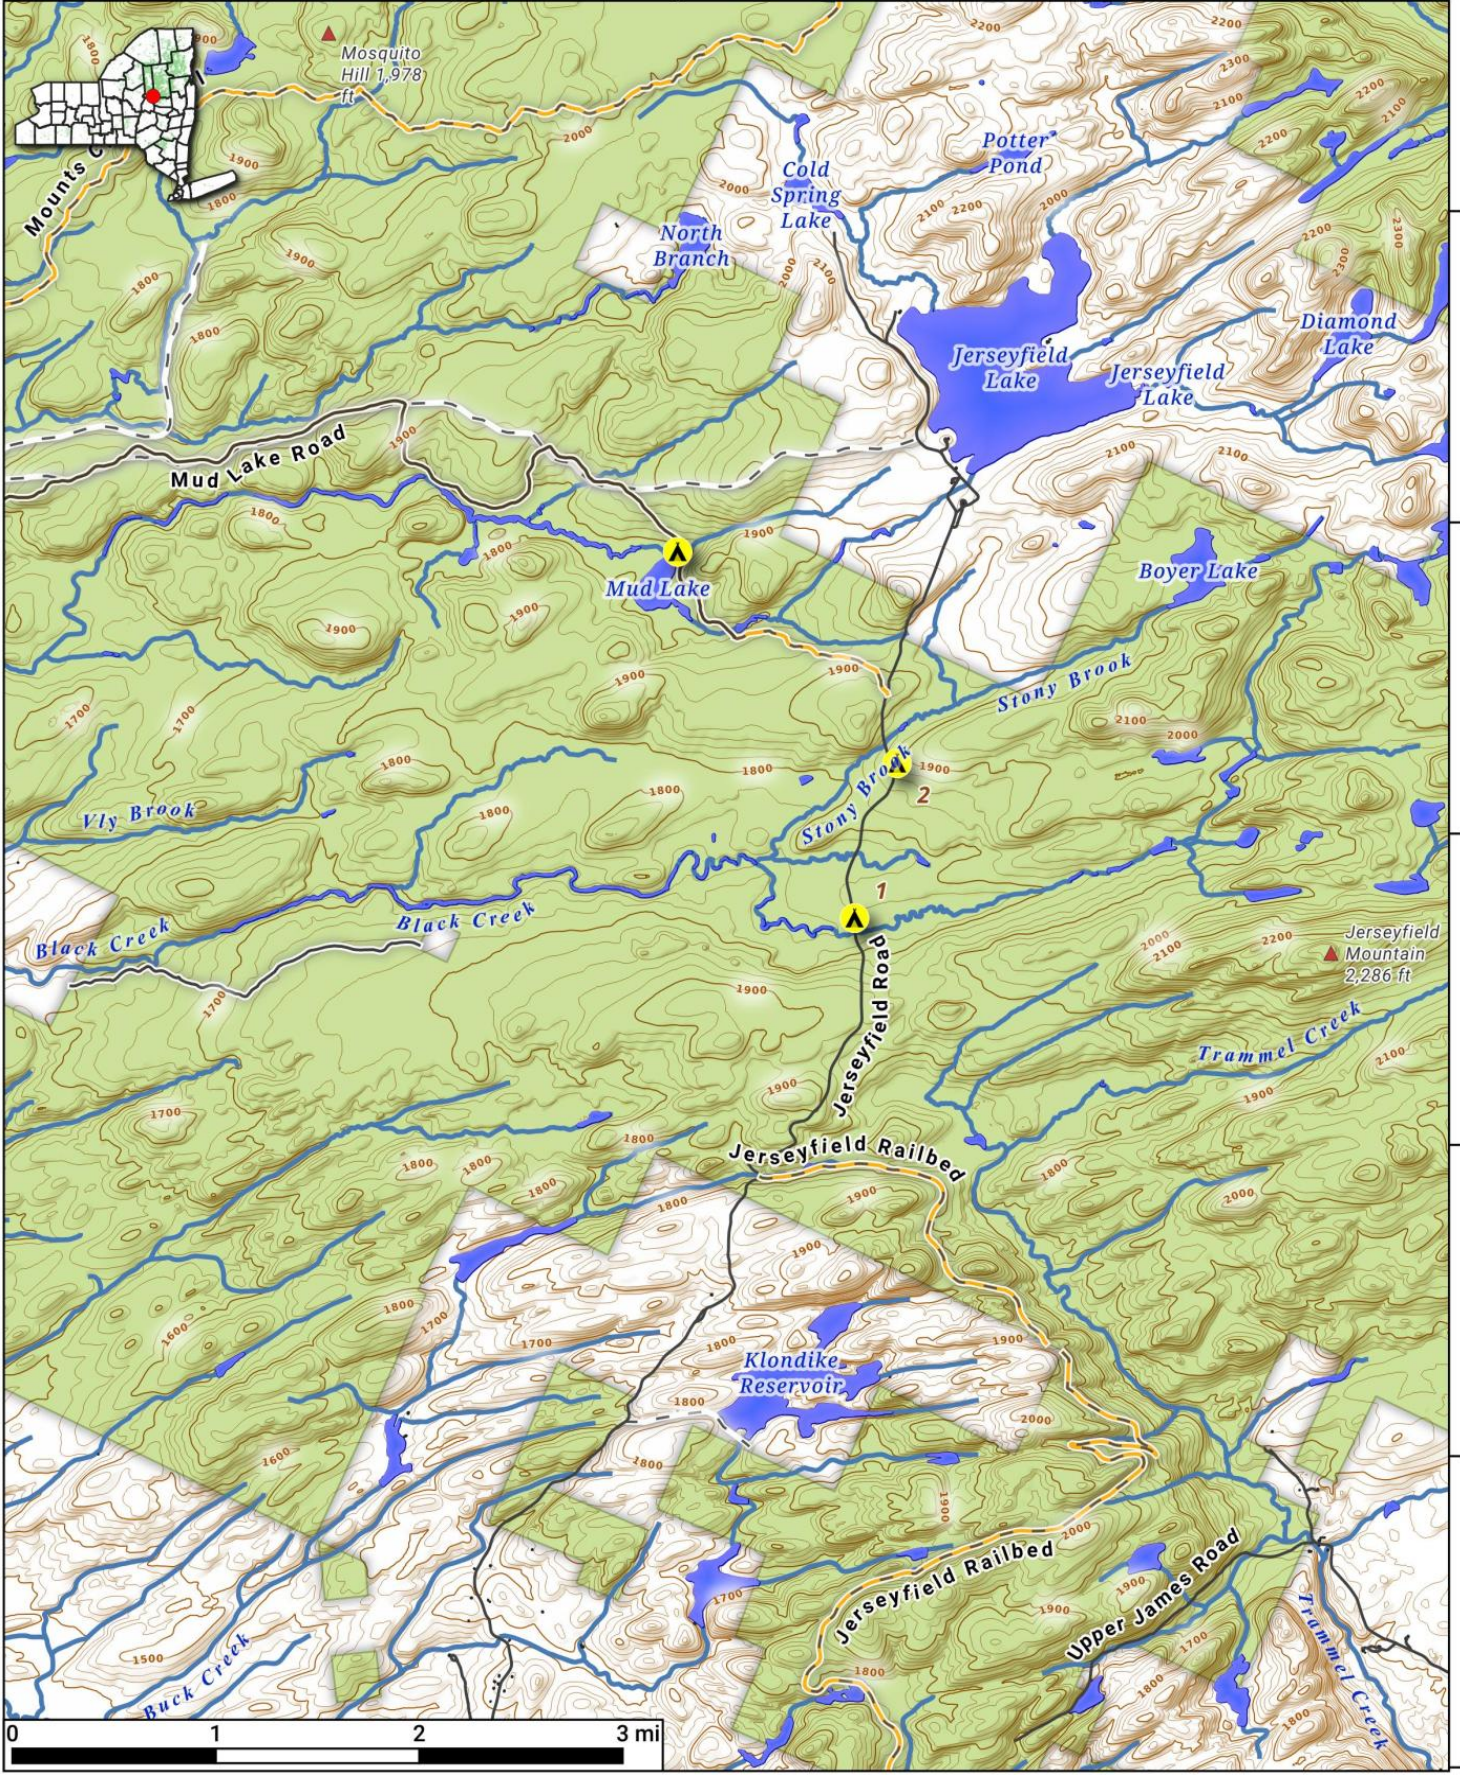

Jerseyfield Road Campsites

There are two roadside campsites located along Jerseyfield Road on way up to Jerseyfield Lake.

Map is projected in Web Mercator 3857 and is 1: scale, True North. 20 foot contours. Created by Andy Arthur on 9/25/2023 in QGIS 3.32. Contains DEC Trails/Assets, Additional Campsites/Trails by Andy other data ©OpenStreetMap Data, OSM Maintainers. More maps at andyarthur.org.

-74.84 -74.82 -74.79 -74.77 -74.75 -74.73

43.32
43.29
43.27
43.25
43.23
43.21