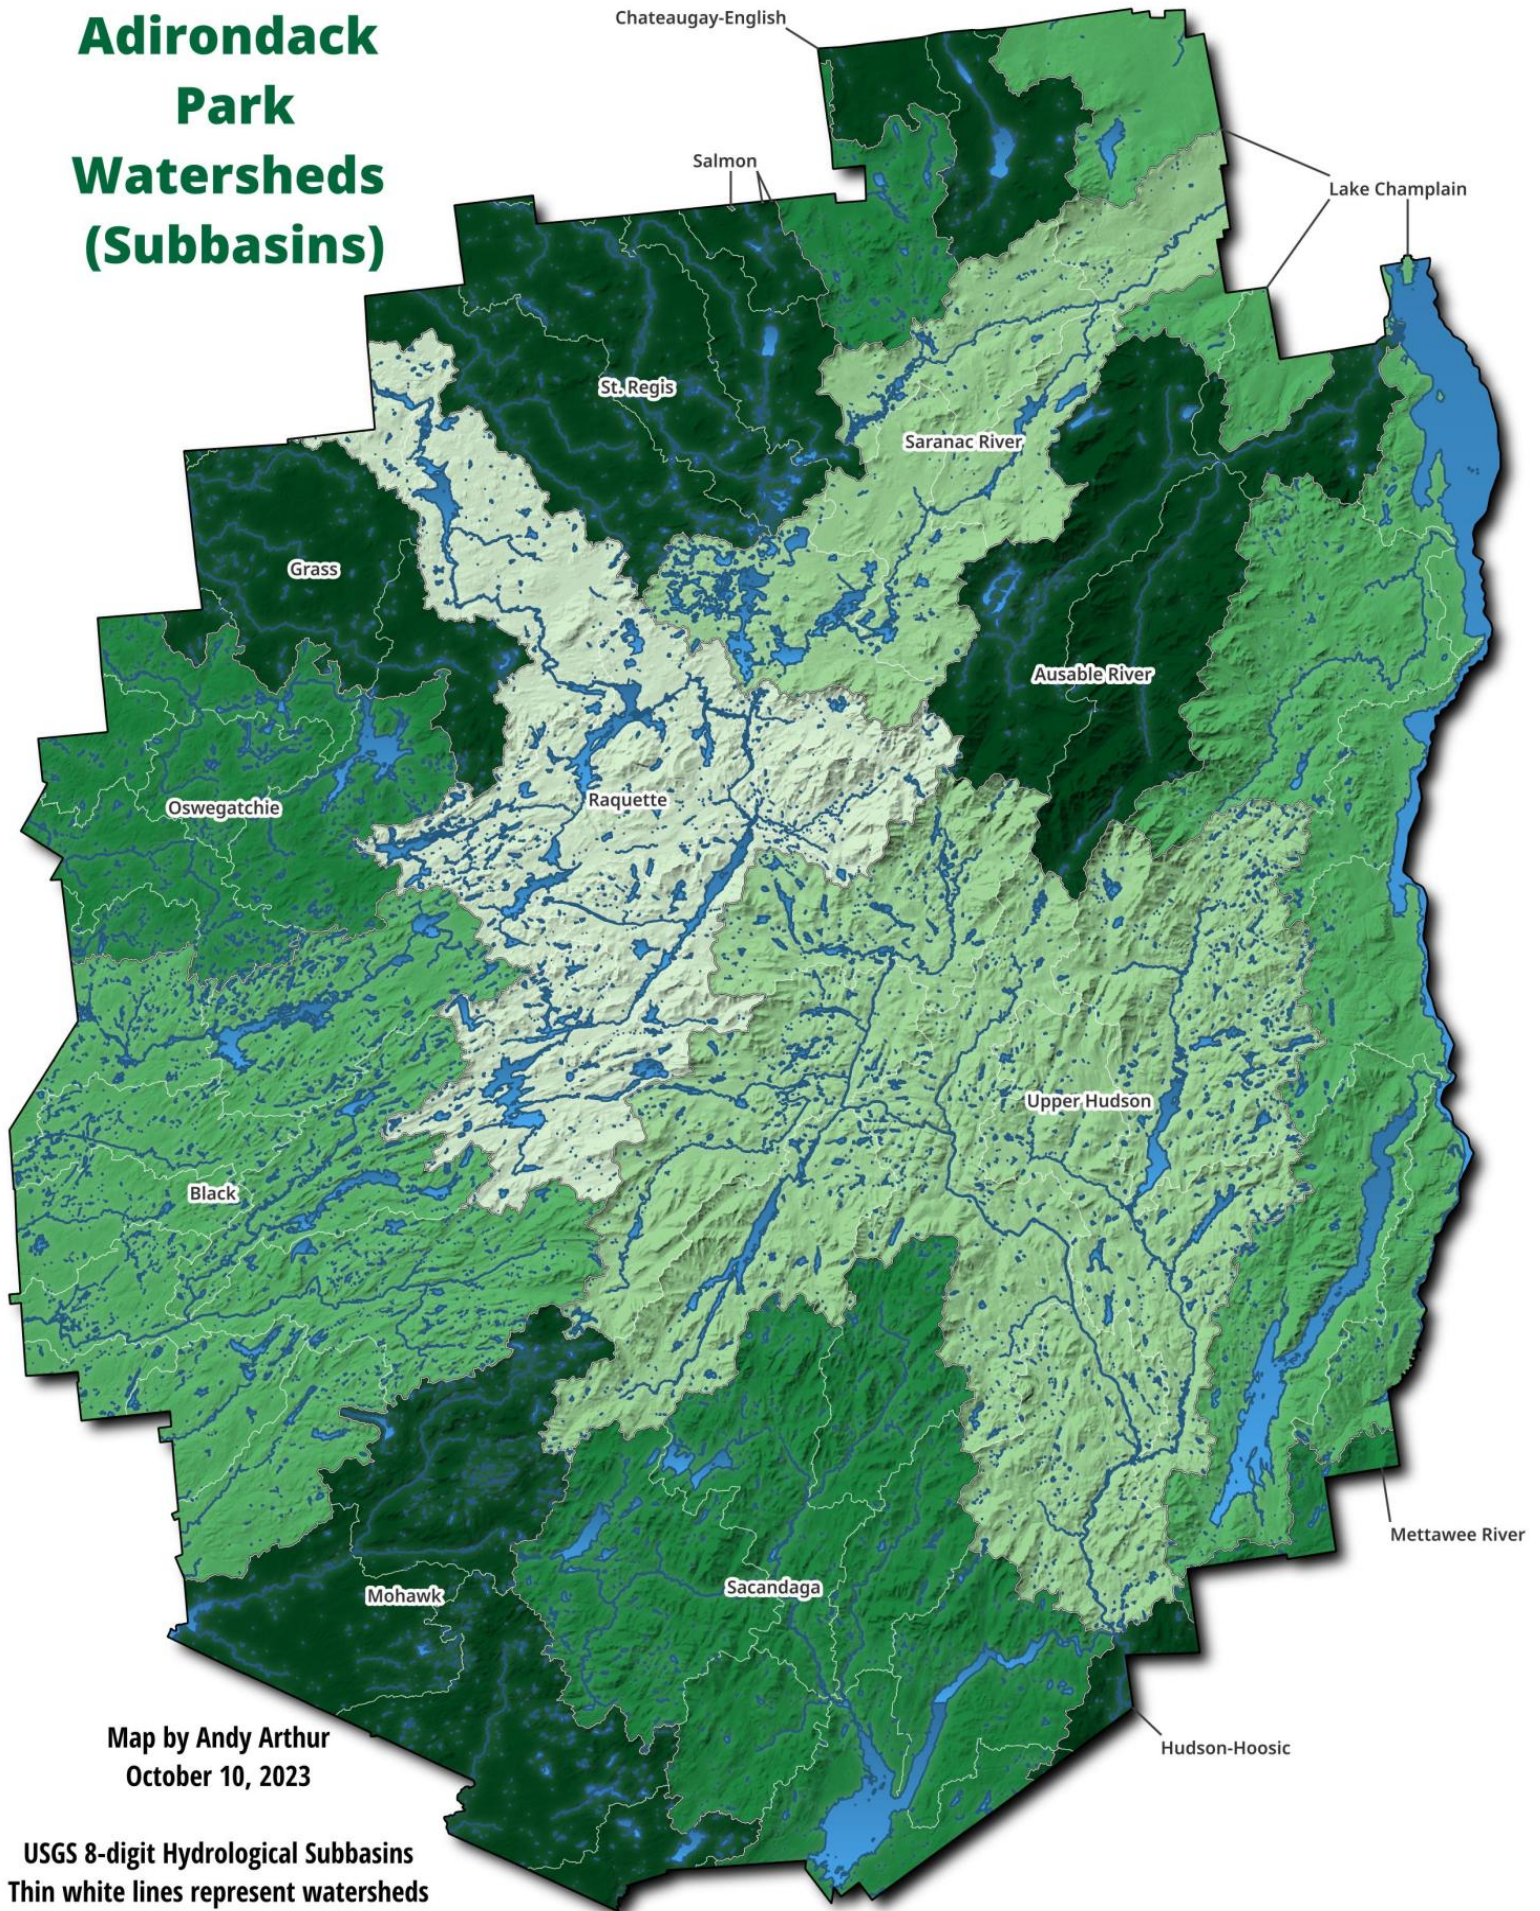

# Adirondack Park Watersheds (Subbasins)

Map by Andy Arthur  
October 10, 2023

USGS 8-digit Hydrological Subbasins  
Thin white lines represent watersheds  
within the basins shown on the map.