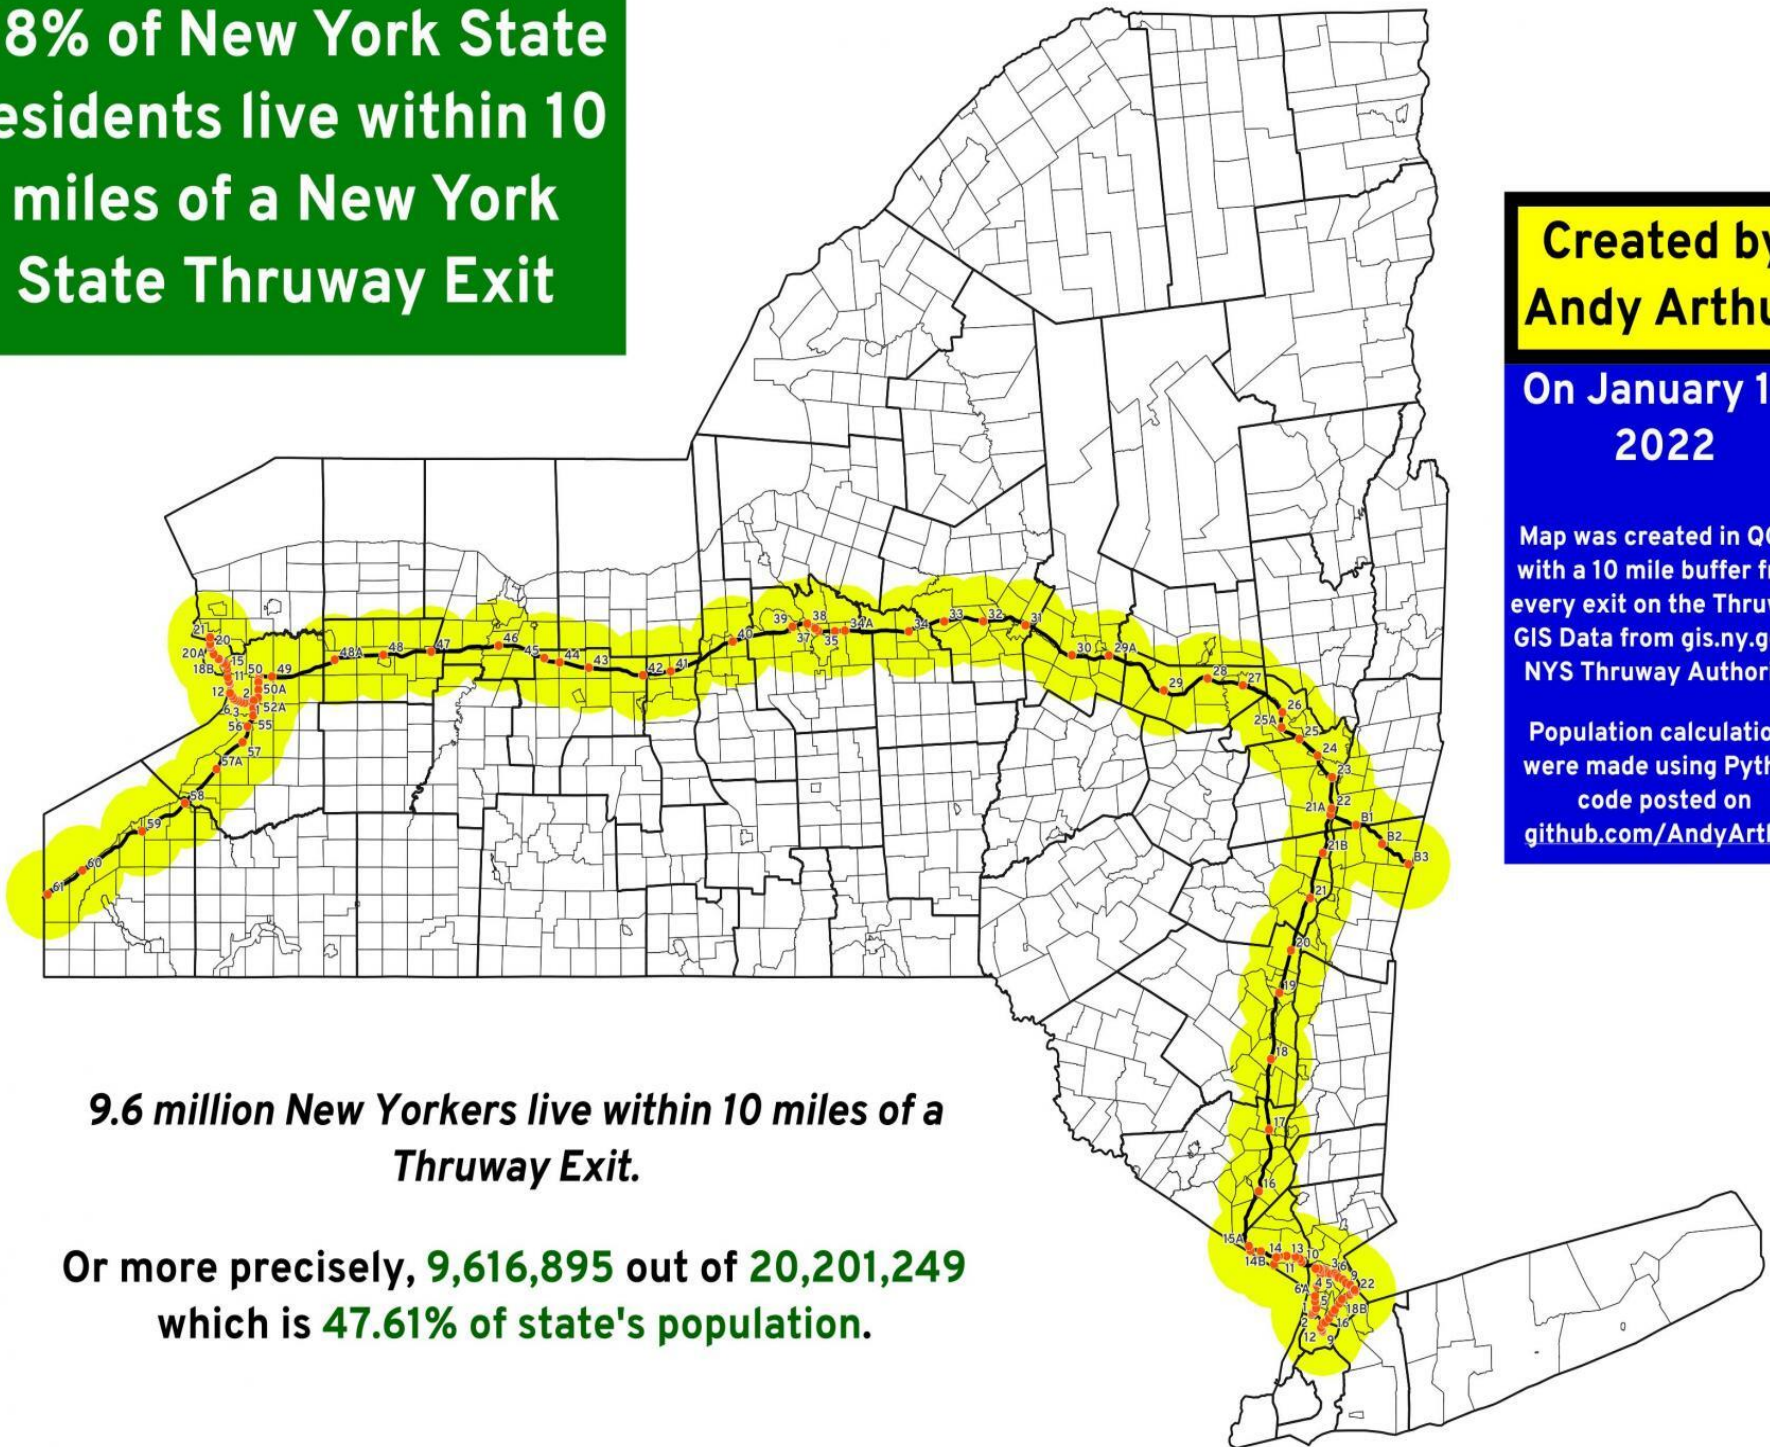

**48% of New York State residents live within 10 miles of a New York State Thruway Exit**

**Created by  
Andy Arthur**

**On January 16,  
2022**

Map was created in QGIS,  
with a 10 mile buffer from  
every exit on the Thruway.  
GIS Data from [gis.ny.gov](https://gis.ny.gov/) /  
NYS Thruway Authority.

Population calculations  
were made using Python  
code posted on  
[github.com/AndyArthur](https://github.com/AndyArthur)

**9.6 million New Yorkers live within 10 miles of a Thruway Exit.**

**Or more precisely, 9,616,895 out of 20,201,249 which is 47.61% of state's population.**