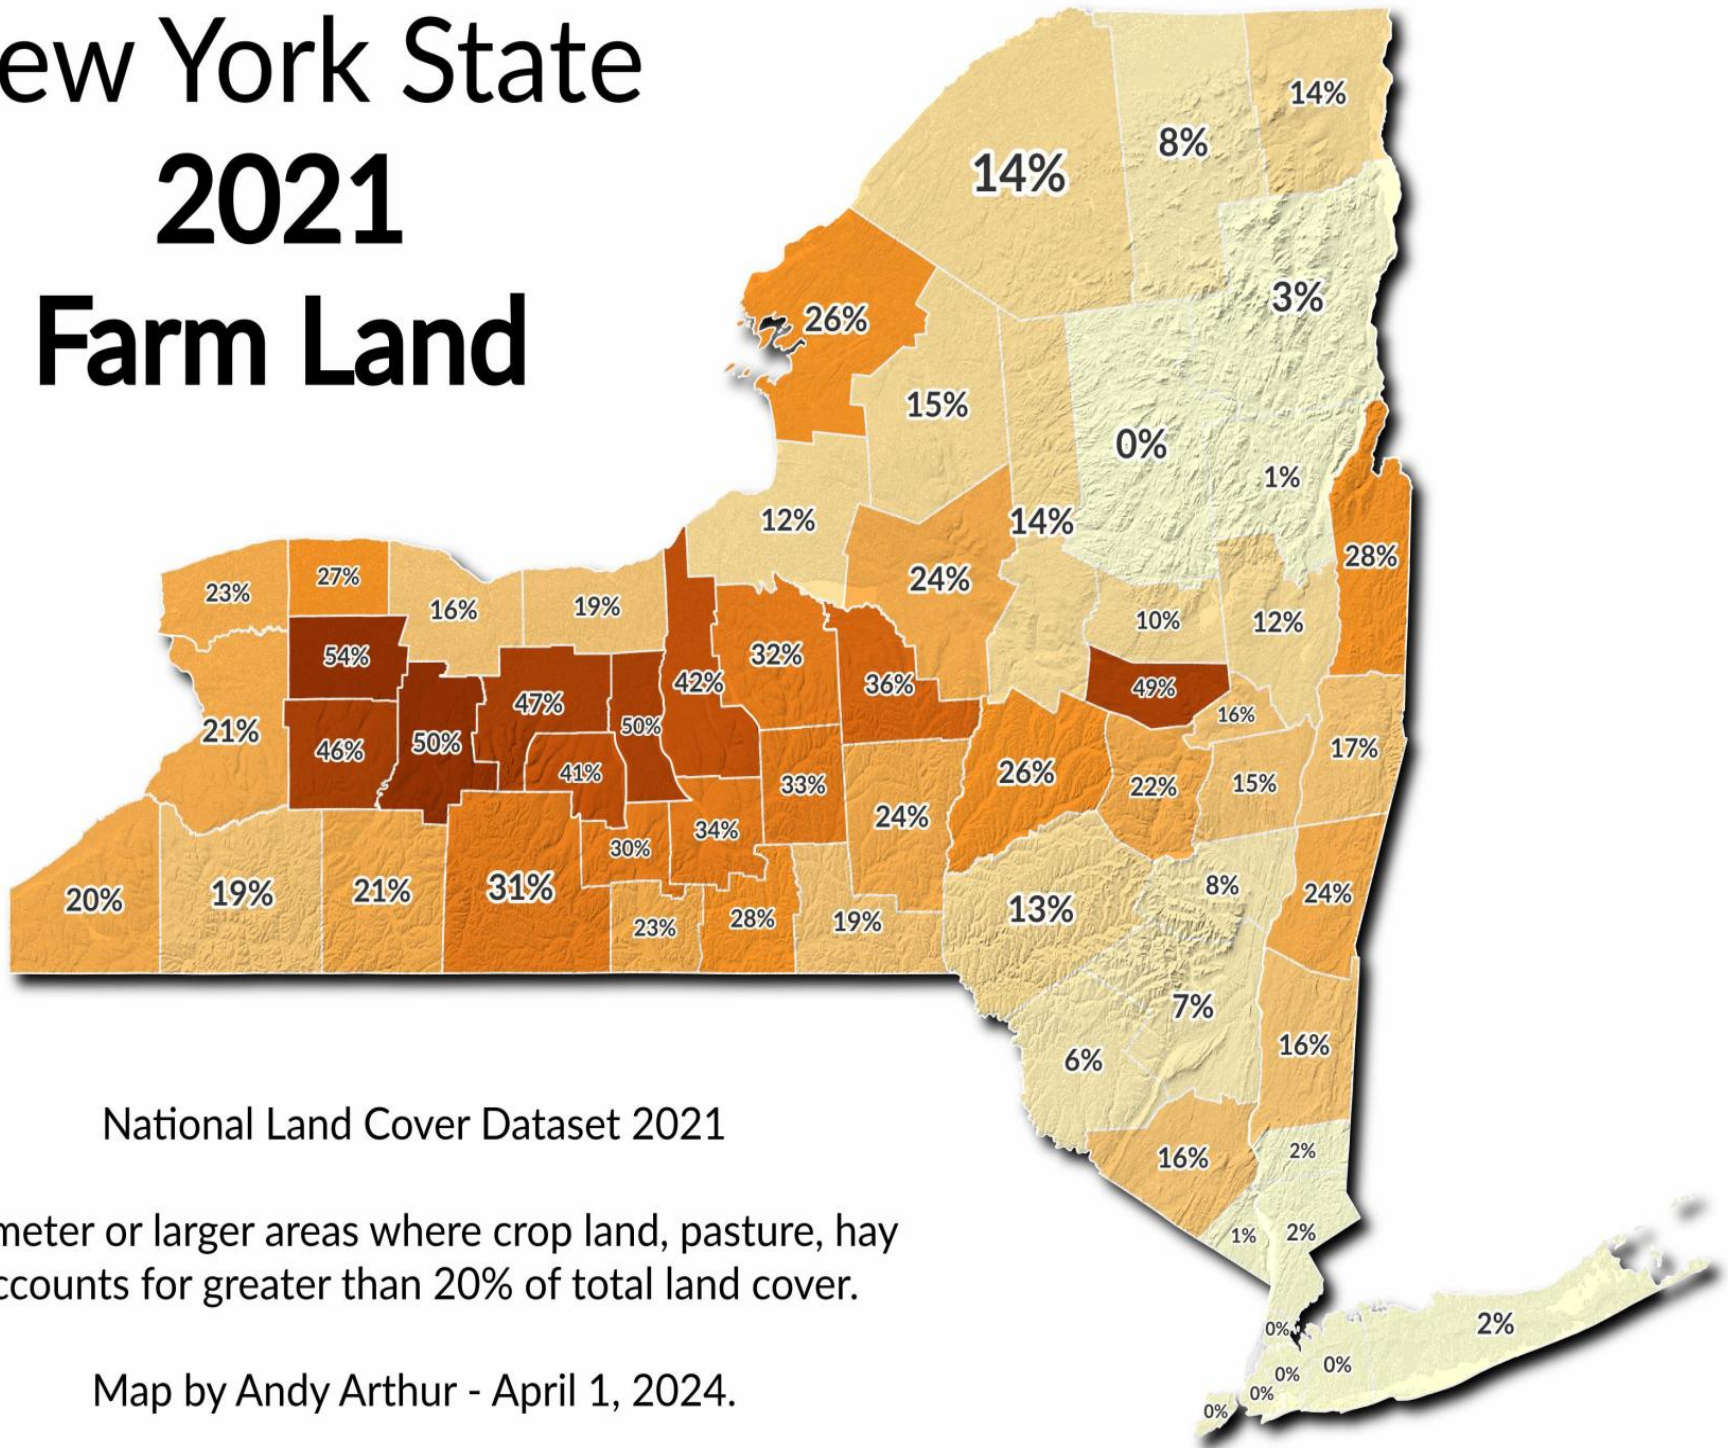

New York State 2021 Farm Land

National Land Cover Dataset 2021

30 meter or larger areas where crop land, pasture, hay
accounts for greater than 20% of total land cover.

Map by Andy Arthur - April 1, 2024.